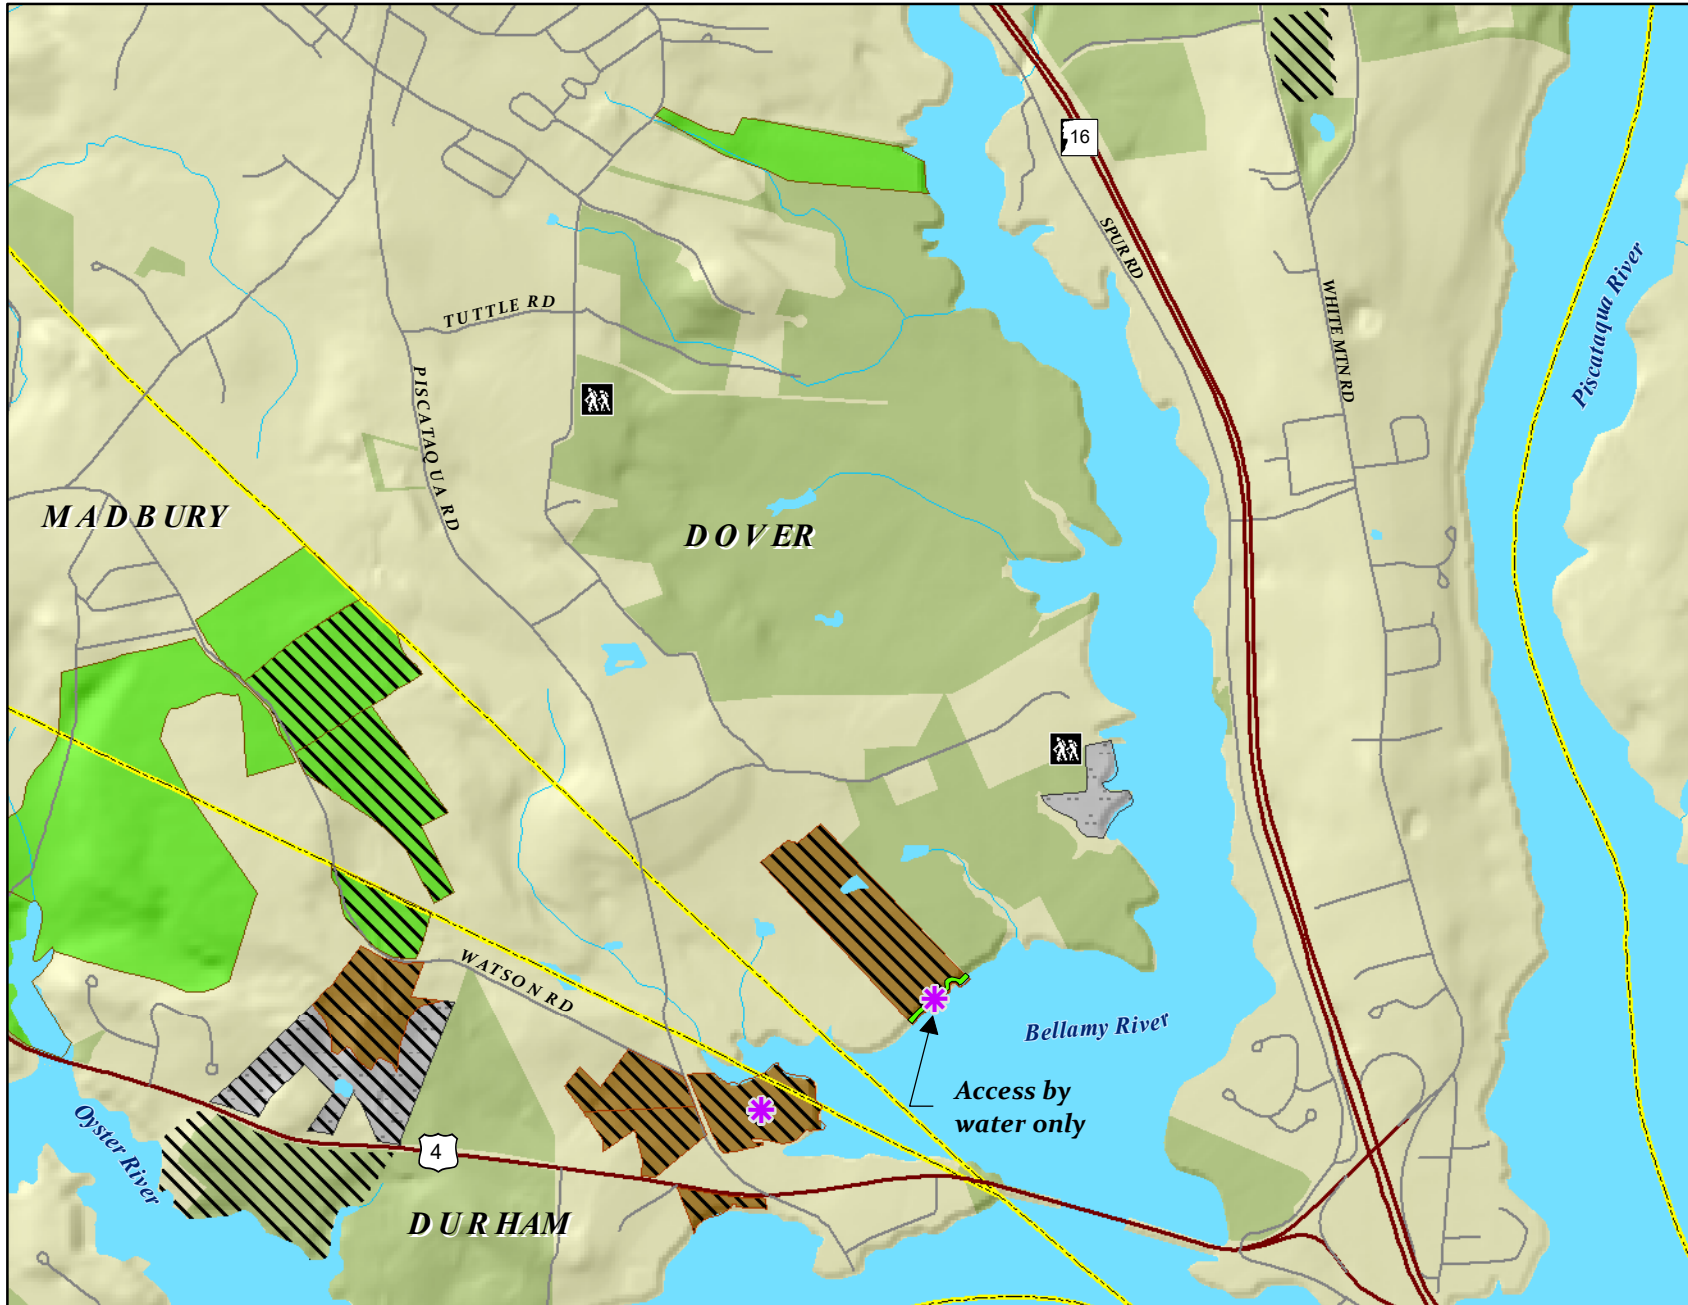

Hunting Access

Bellamy River

Great Bay Resource Protection Partnership

Location Map

SEE WEBSITE
FOR ADDITIONAL
HUNTING INFORMATION

www.greatbaypartnership.org

Great Bay Partnership Tracts

Hunting Access Categories

- Hunting allowed
- Hunting at Discretion of Landowner
- Hunting not allowed
- Waterfowl hunting from water only
- Waterfowl hunting only (land or water)
- Waterfowl and upland game bird hunting only
- Easement
- Other Conservation and Public Lands
- Parking
- Trailhead with Parking
- Major Road
- Minor Road
- Railroads
- Streams
- Surface Water
- Municipal Boundaries

0 0.15 0.3 Miles

Map production by:
The Nature Conservancy 
New Hampshire Field Office
September 7, 2020