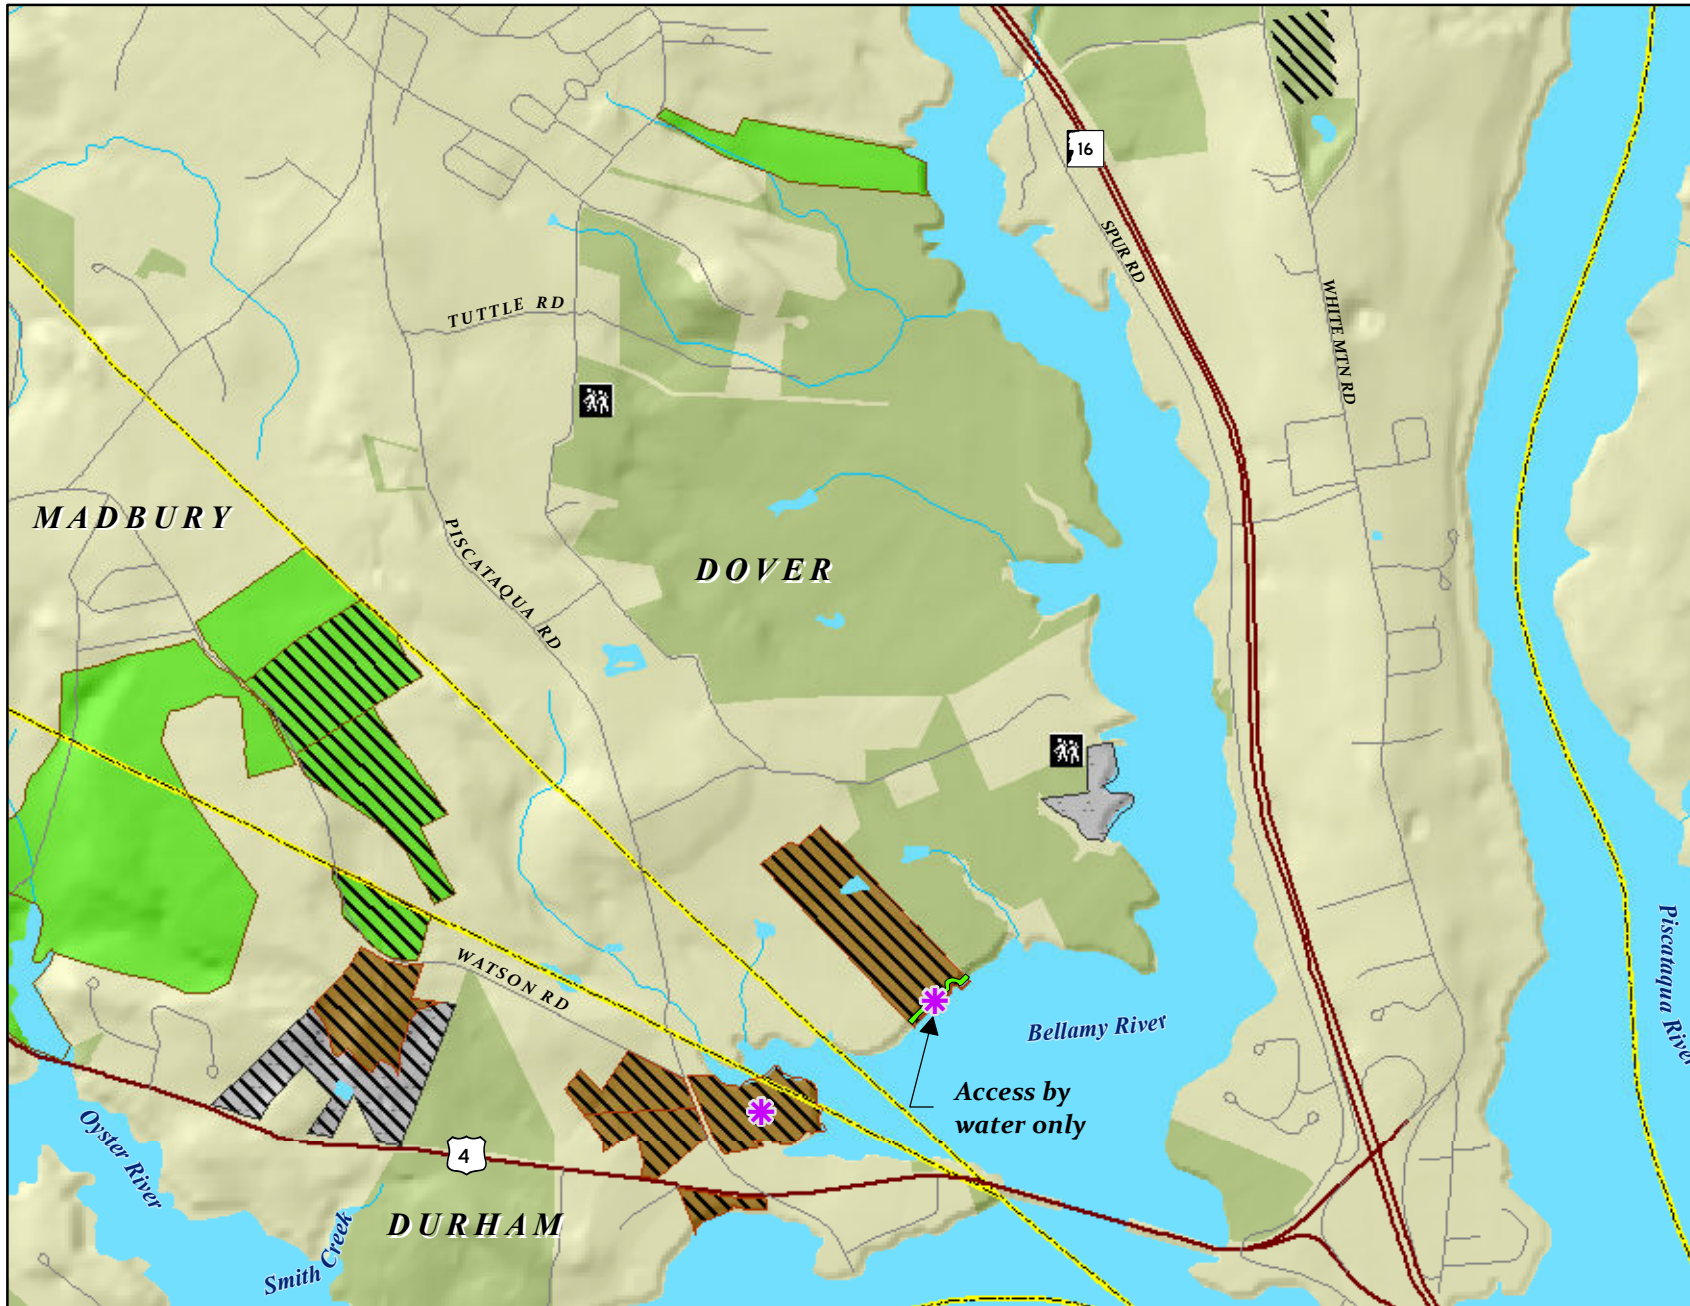

Hunting Access

Bellamy River

Great Bay Resource Protection Partnership

Location Map

SEE WEBSITE
FOR ADDITIONAL
HUNTING INFORMATION

www.greatbaypartnership.org

Great Bay Partnership Tracts

Hunting Access Categories

- Hunting allowed
- Hunting at Discretion of Landowner
- Hunting not allowed
- Waterfowl hunting from water only
- Waterfowl hunting only (land or water)
- Waterfowl and upland game bird hunting only
- Easement
- Other Conservation and Public Lands
- Parking
- Trailhead with Parking
- Major Road
- Minor Road
- Railroads
- Streams
- Surface Water
- Municipal Boundaries

Map production by:
The Nature Conservancy 
New Hampshire Field Office
March 27, 2014