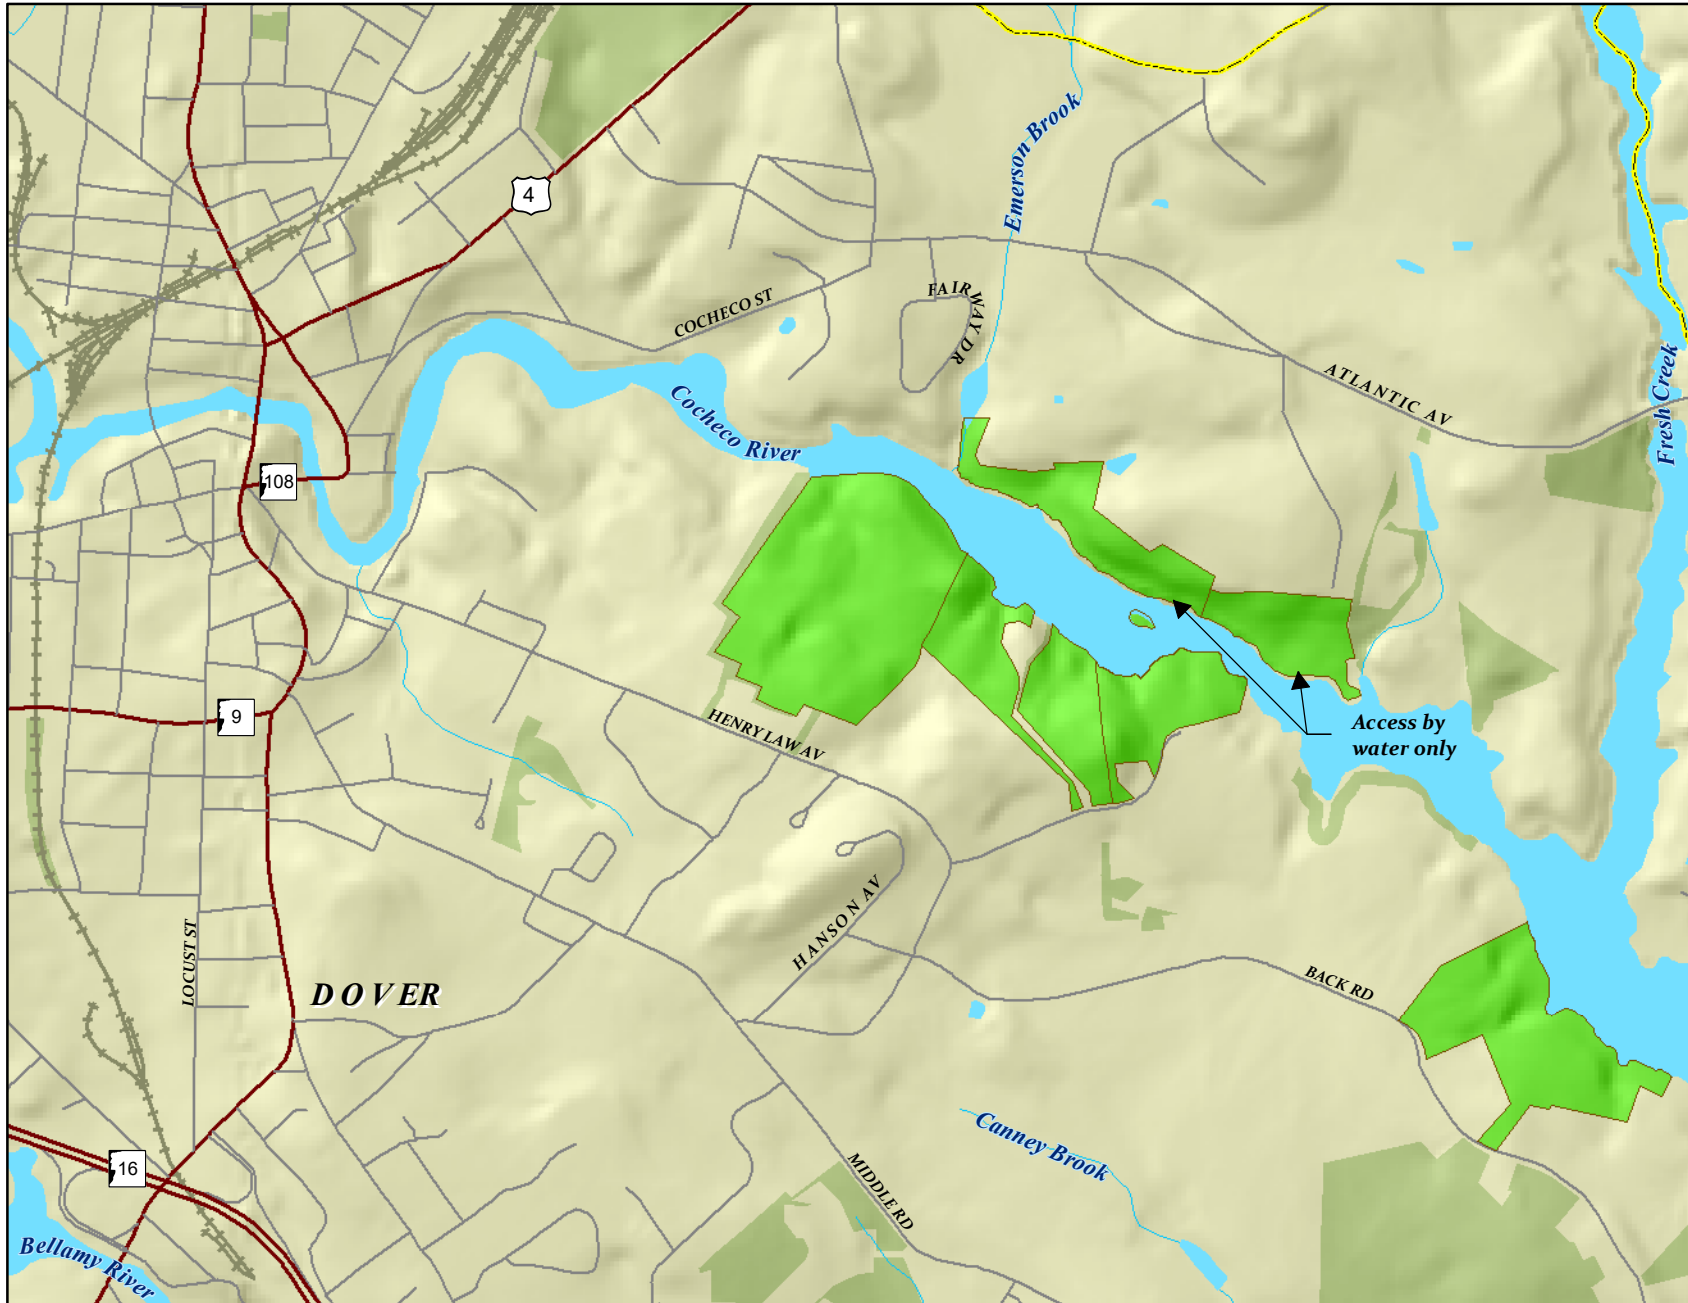

Hunting Access

Cocheco River

Great Bay Resource Protection Partnership

Location Map

SEE WEBSITE
FOR ADDITIONAL
HUNTING INFORMATION

www.greatbaypartnership.org

Great Bay Partnership Tracts

Hunting Access Categories

- Hunting allowed
- Hunting at Discretion of Landowner
- Hunting not allowed
- Waterfowl hunting from water only
- Waterfowl hunting only (land or water)
- Waterfowl and upland game bird hunting only
- Easement
- Other Conservation and Public Lands
- Parking
- Trailhead with Parking
- Major Road
- Minor Road
- Railroads
- Streams
- Surface Water
- Municipal Boundaries

0 0.1 0.2 Miles