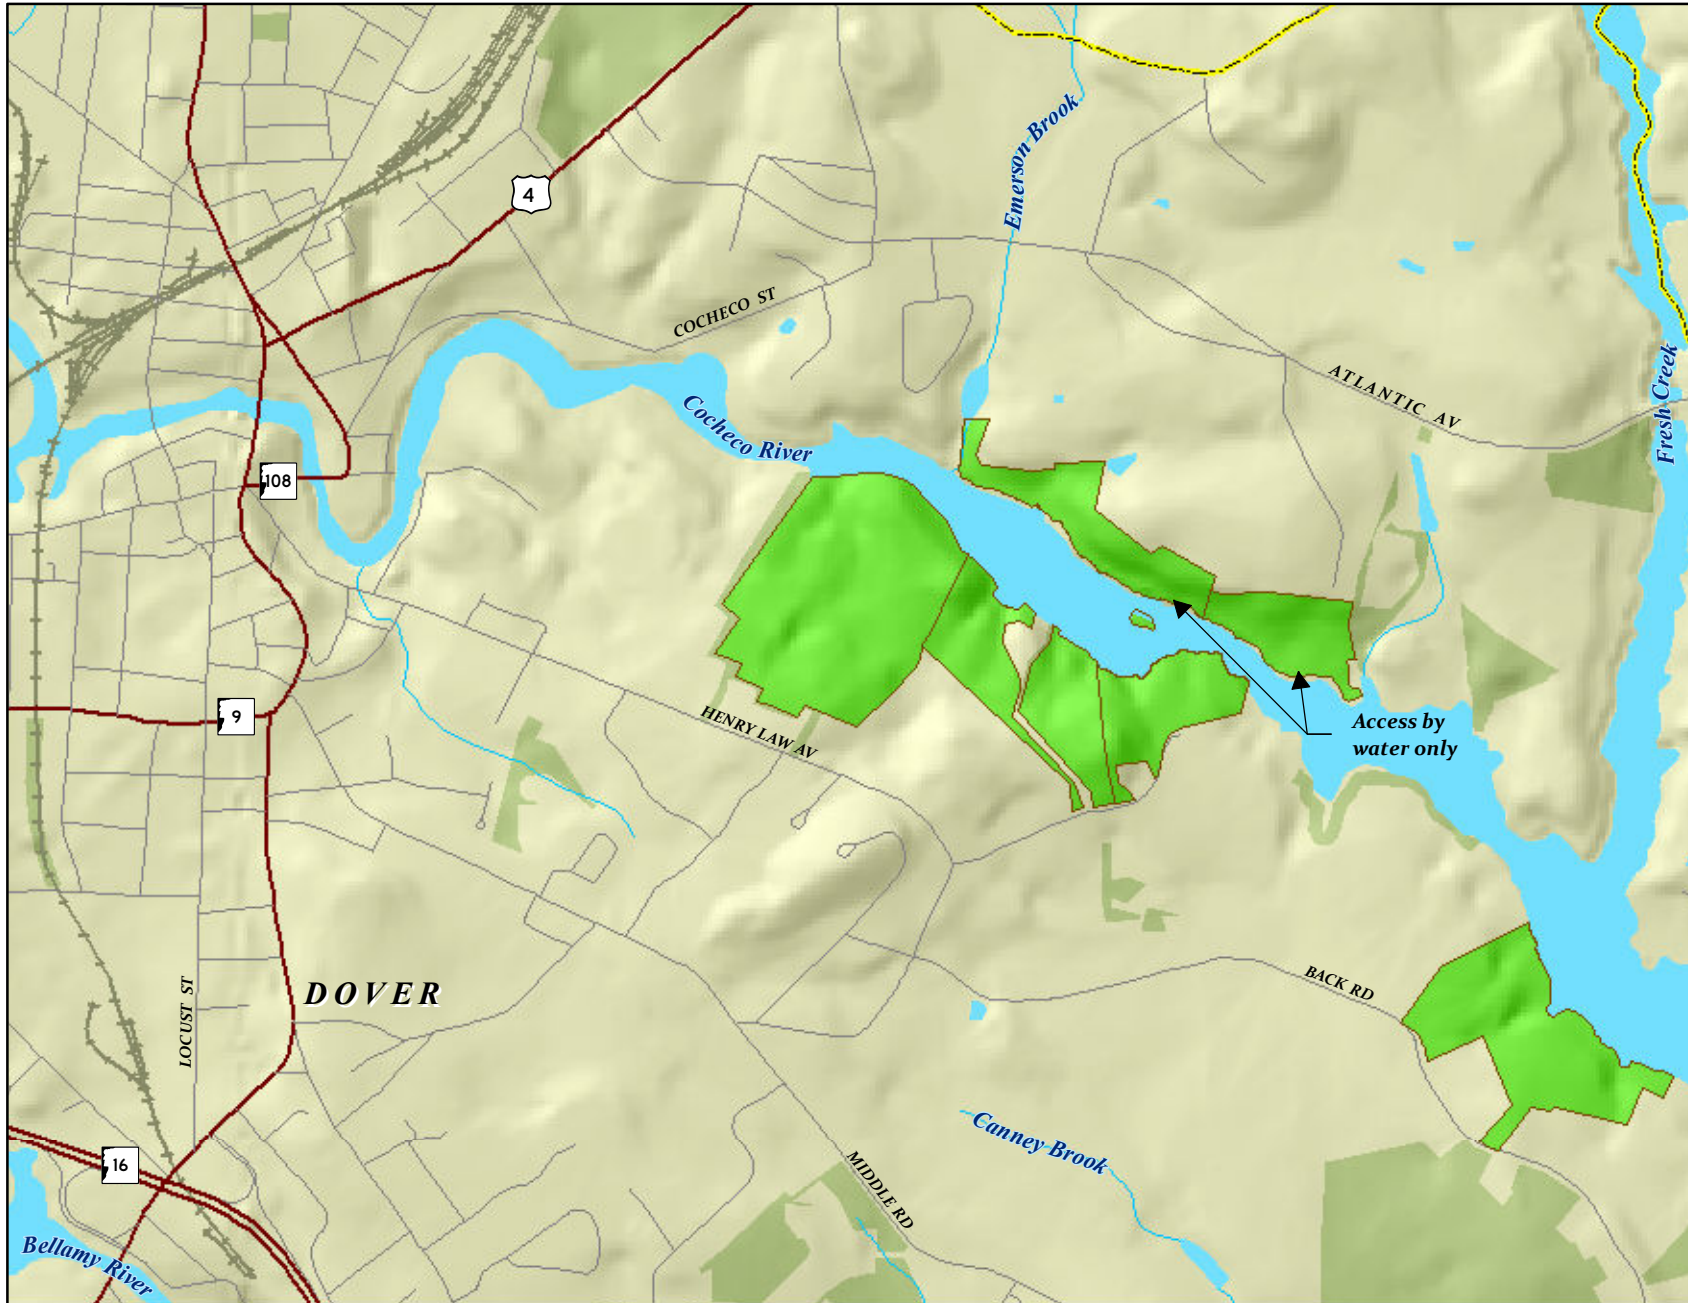

Hunting Access

Cocheco River

Great Bay Resource Protection Partnership

Location Map

SEE WEBSITE
FOR ADDITIONAL
HUNTING INFORMATION

www.greatbaypartnership.org

Great Bay Partnership Tracts

Hunting Access Categories

- Hunting allowed
- Hunting at Discretion of Landowner
- Hunting not allowed
- Waterfowl hunting from water only
- Waterfowl hunting only (land or water)
- Waterfowl and upland game bird hunting only
- Easement
- Other Conservation and Public Lands
- Parking
- Trailhead with Parking
- Major Road
- Minor Road
- Railroads
- Streams
- Surface Water
- Municipal Boundaries

0 0.1 0.2 Miles

Map production by:
The Nature Conservancy 
New Hampshire Field Office
March 27, 2014