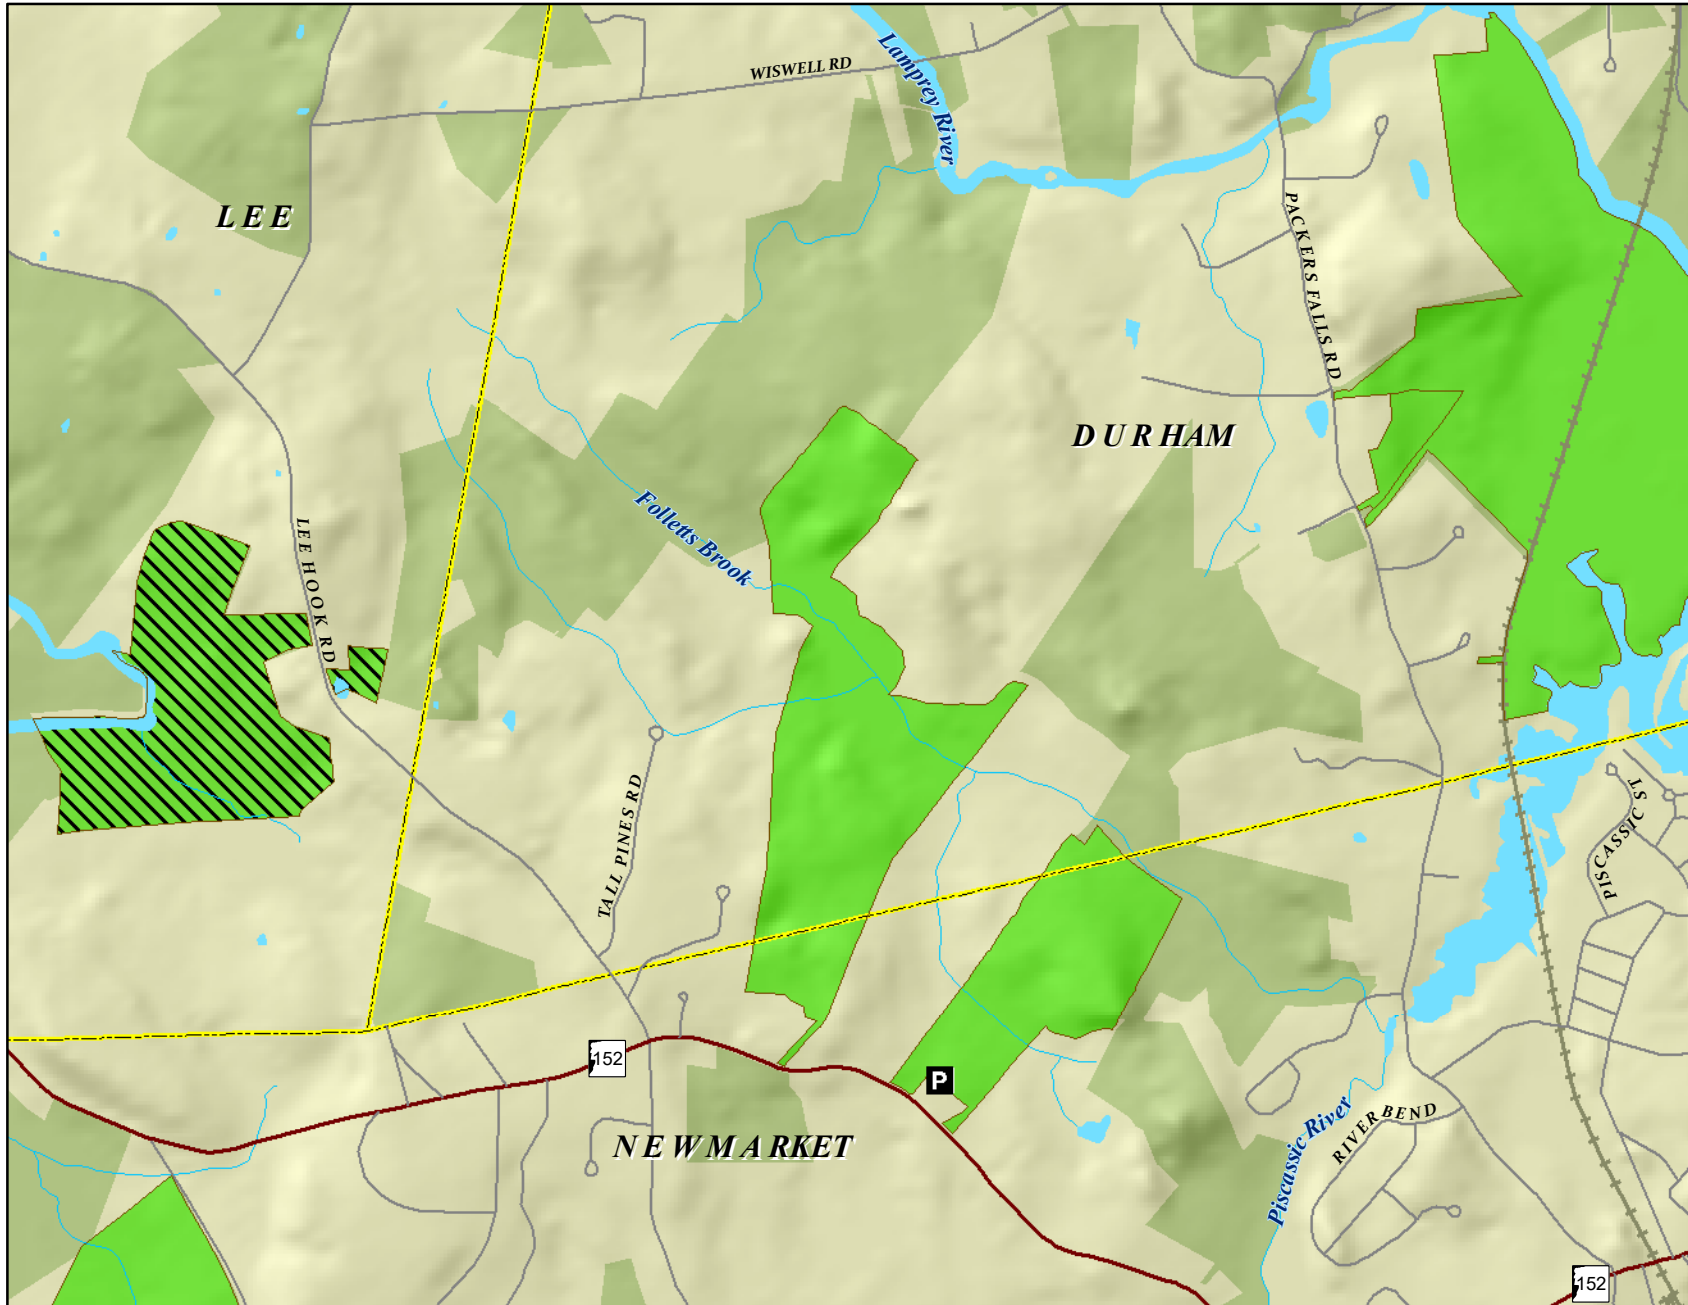

Hunting Access

Folletts Brook

Great Bay Resource Protection Partnership

Location Map

SEE WEBSITE
FOR ADDITIONAL
HUNTING INFORMATION

www.greatbaypartnership.org

Great Bay Partnership Tracts

Hunting Access Categories

- Hunting allowed
- Hunting at Discretion of Landowner
- Hunting not allowed
- Waterfowl hunting from water only
- Waterfowl hunting only (land or water)
- Waterfowl and upland game bird hunting only
- Easement
- Other Conservation and Public Lands
- Parking
- Trailhead with Parking
- Major Road
- Minor Road
- Railroads
- Streams
- Surface Water
- Municipal Boundaries

0 0.125 0.25 Miles