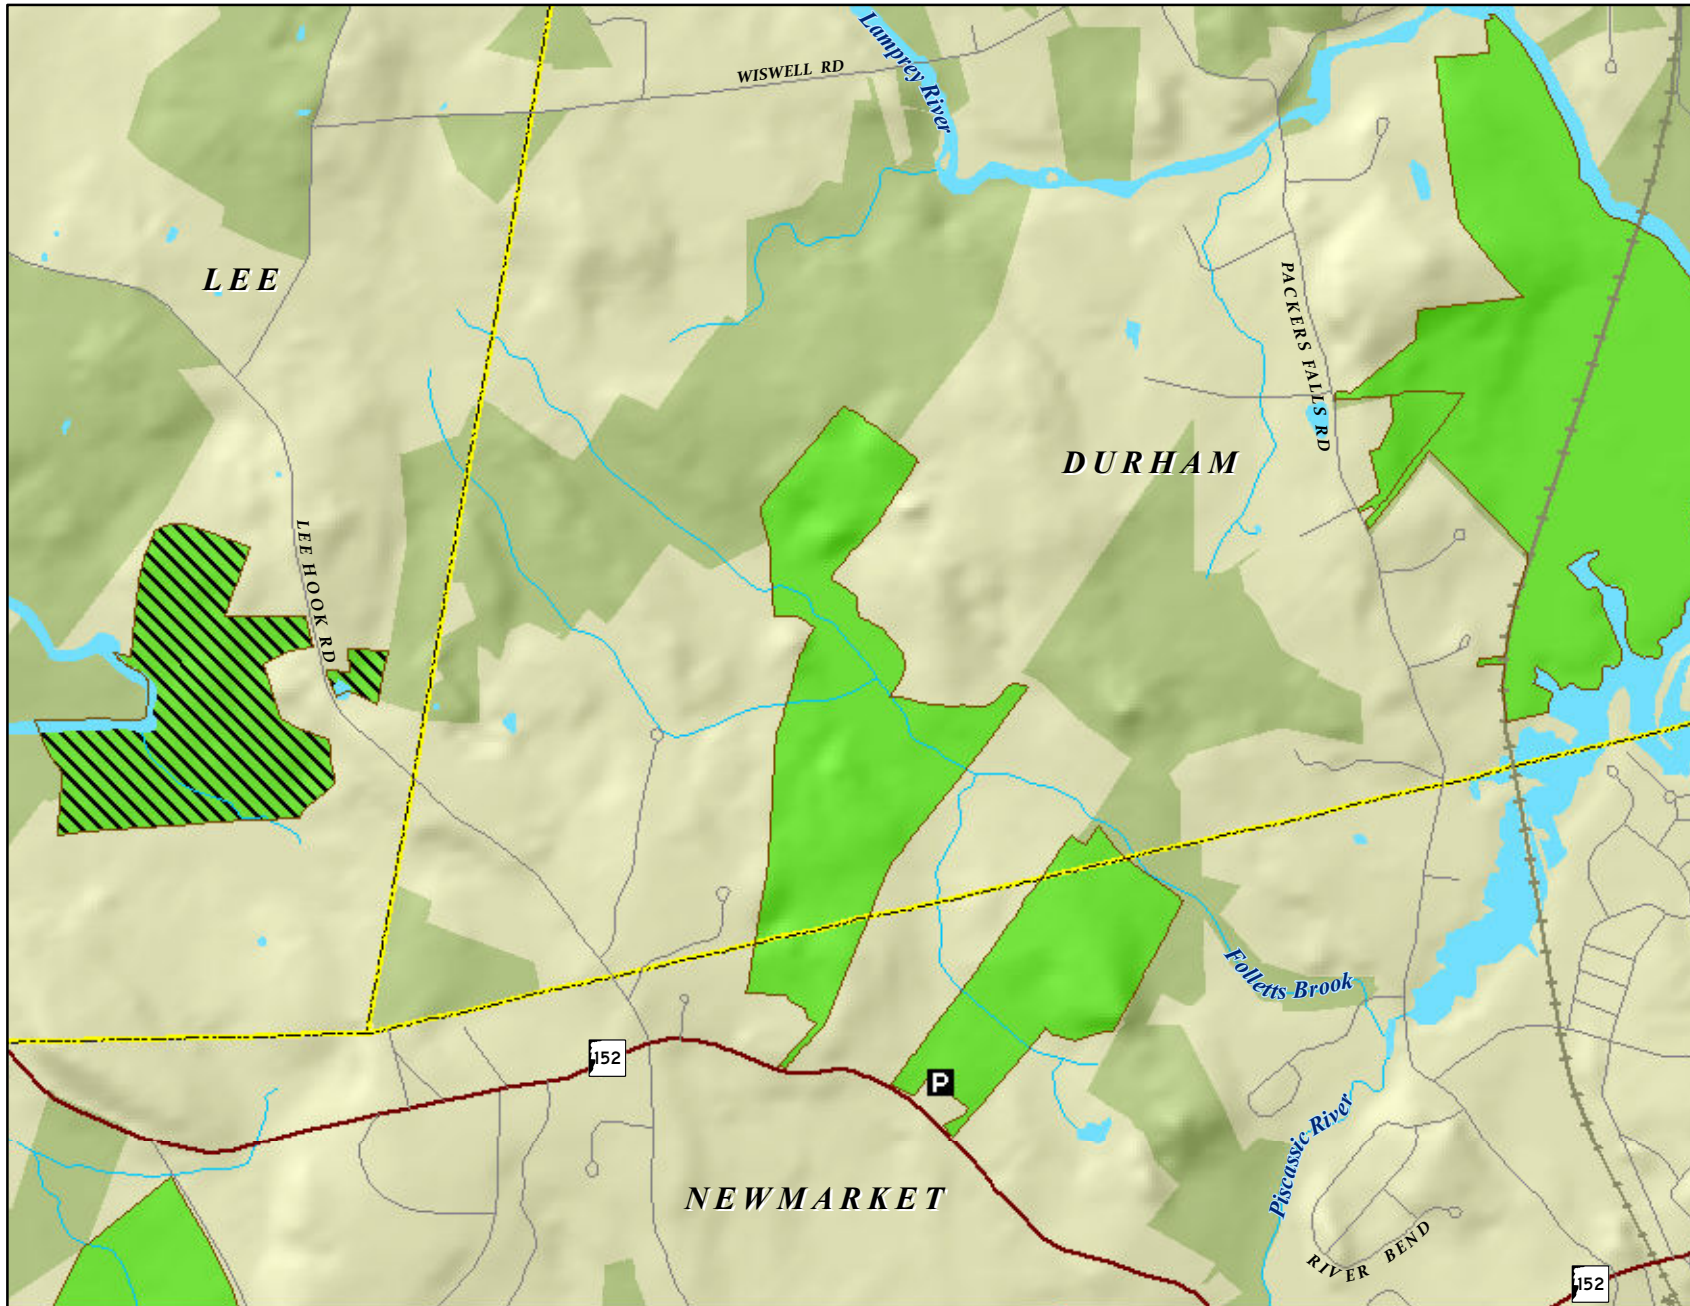

## Folletts Brook

Great Bay Resource Protection Partnership

Location Map

SEE WEBSITE  
FOR ADDITIONAL  
HUNTING INFORMATION

[www.greatbaypartnership.org](http://www.greatbaypartnership.org)

### Great Bay Partnership Tracts

0 0.125 0.25 Miles

Map production by:  
The Nature Conservancy   
New Hampshire Field Office  
March 27, 2014