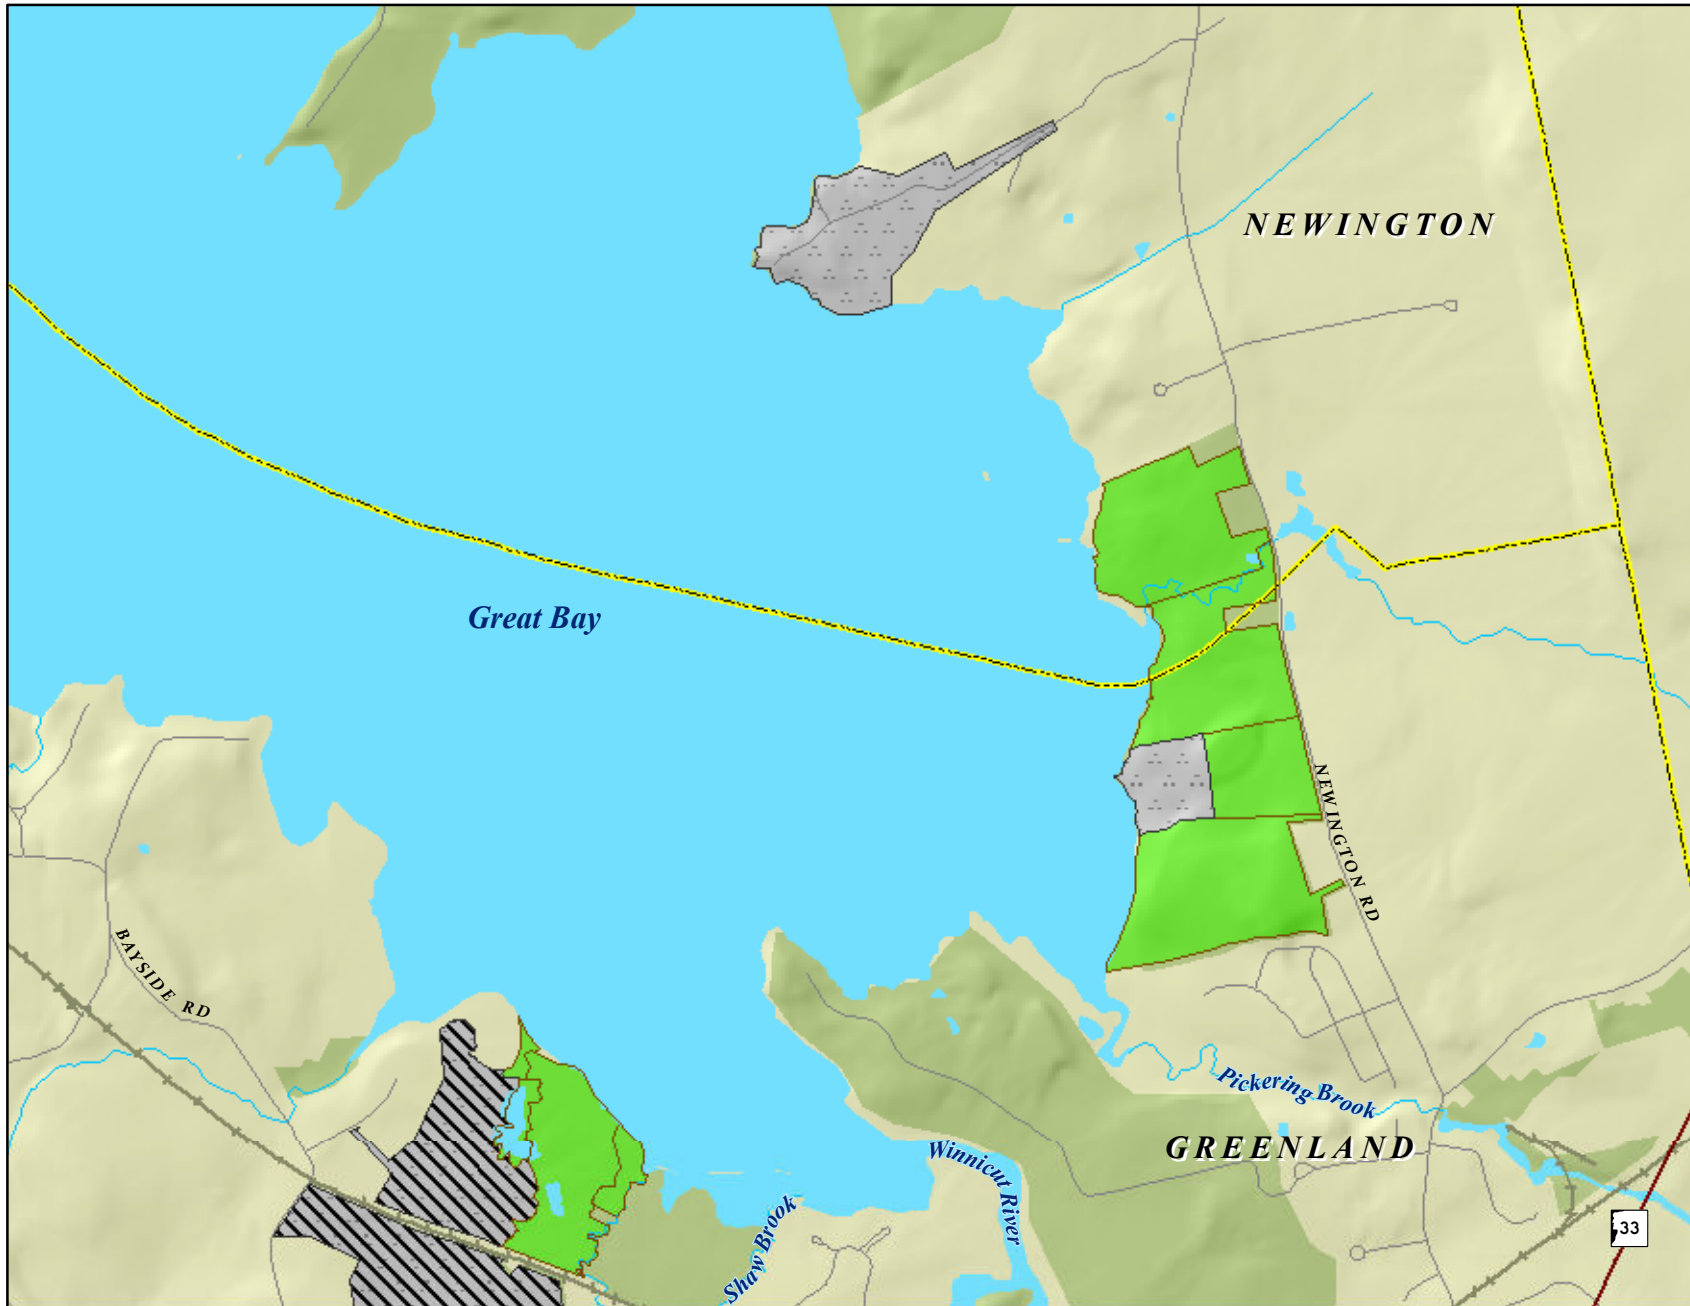

Hunting Access

Great Bay Farms

Great Bay Resource Protection Partnership

Location Map

SEE WEBSITE
FOR ADDITIONAL
HUNTING INFORMATION

www.greatbaypartnership.org

Great Bay Partnership Tracts

Hunting Access Categories

- Hunting allowed
- Hunting at Discretion of Landowner
- Hunting not allowed
- Waterfowl hunting from water only
- Waterfowl hunting only (land or water)
- Waterfowl and upland game bird hunting only
- Easement
- Other Conservation and Public Lands
- Parking
- Trailhead with Parking
- Major Road
- Minor Road
- Railroads
- Streams
- Surface Water
- Municipal Boundaries

0 0.125 0.25 Miles

Map production by:
The Nature Conservancy
New Hampshire Field Office
March 27, 2014