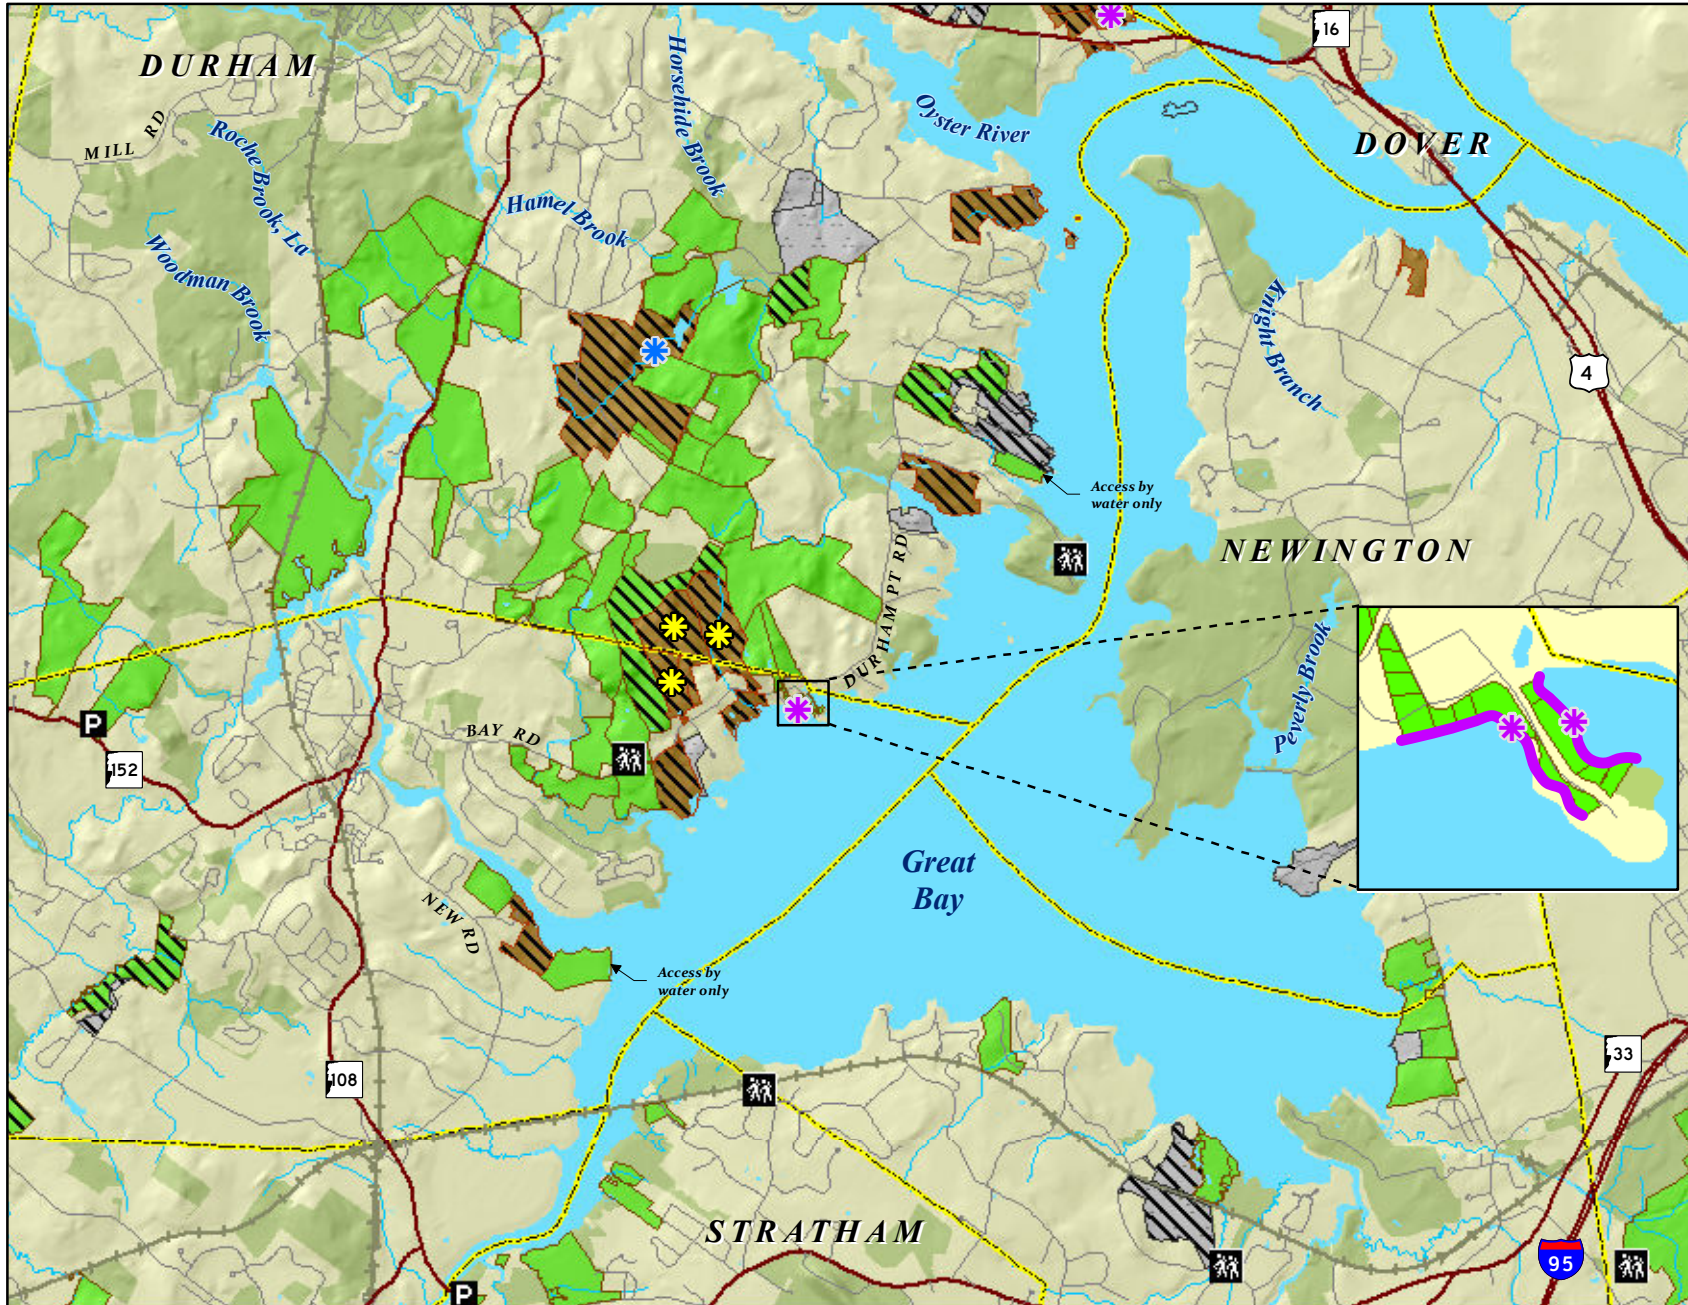

Hunting Access

Great Bay Shoreline

Great Bay Resource Protection Partnership

Location Map

SEE WEBSITE
FOR ADDITIONAL
HUNTING INFORMATION

www.greatbaypartnership.org

Great Bay Partnership Tracts

Hunting Access Categories

- Hunting allowed
- Hunting at Discretion of Landowner
- Hunting not allowed
- Waterfowl hunting from water only
- Waterfowl hunting only (land or water)
- Waterfowl and upland game bird hunting only
- Easement
- Other Conservation and Public Lands
- Parking
- Trailhead with Parking
- Major Road
- Minor Road
- Railroads
- Streams
- Surface Water
- Municipal Boundaries

Map production by:
The Nature Conservancy
New Hampshire Field Office
March 27, 2014