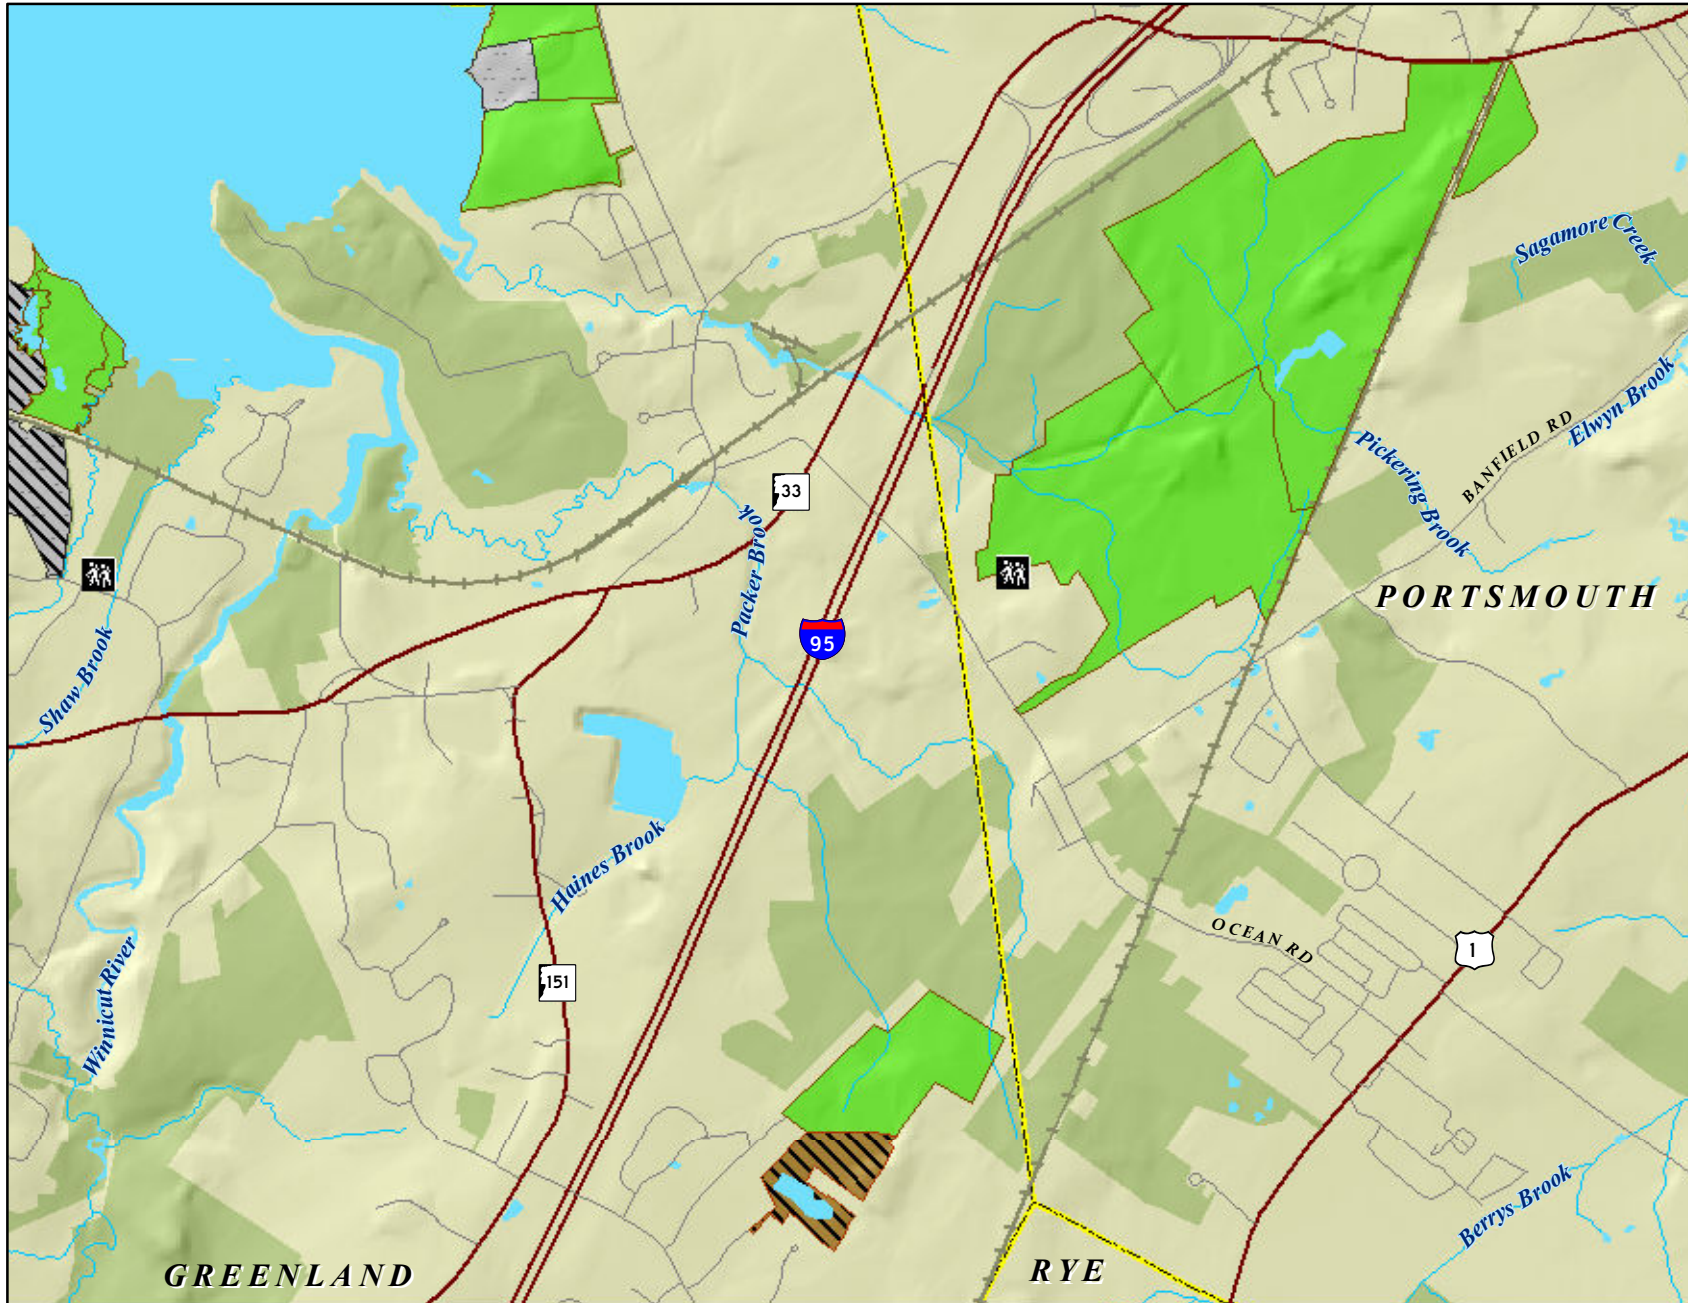

Hunting Access

Great Bog and Packer Bog

Great Bay Resource Protection Partnership

Location Map

SEE WEBSITE
FOR ADDITIONAL
HUNTING INFORMATION

www.greatbaypartnership.org

Great Bay Partnership Tracts

Hunting Access Categories

- Hunting allowed
- Hunting at Discretion of Landowner
- Hunting not allowed
- Waterfowl hunting from water only
- Waterfowl hunting only (land or water)
- Waterfowl and upland game bird hunting only
- Easement
- Other Conservation and Public Lands
- Parking
- Trailhead with Parking
- Major Road
- Minor Road
- Railroads
- Streams
- Surface Water
- Municipal Boundaries

0 0.2 0.4 Miles

Map production by:
The Nature Conservancy 
New Hampshire Field Office
March 27, 2014