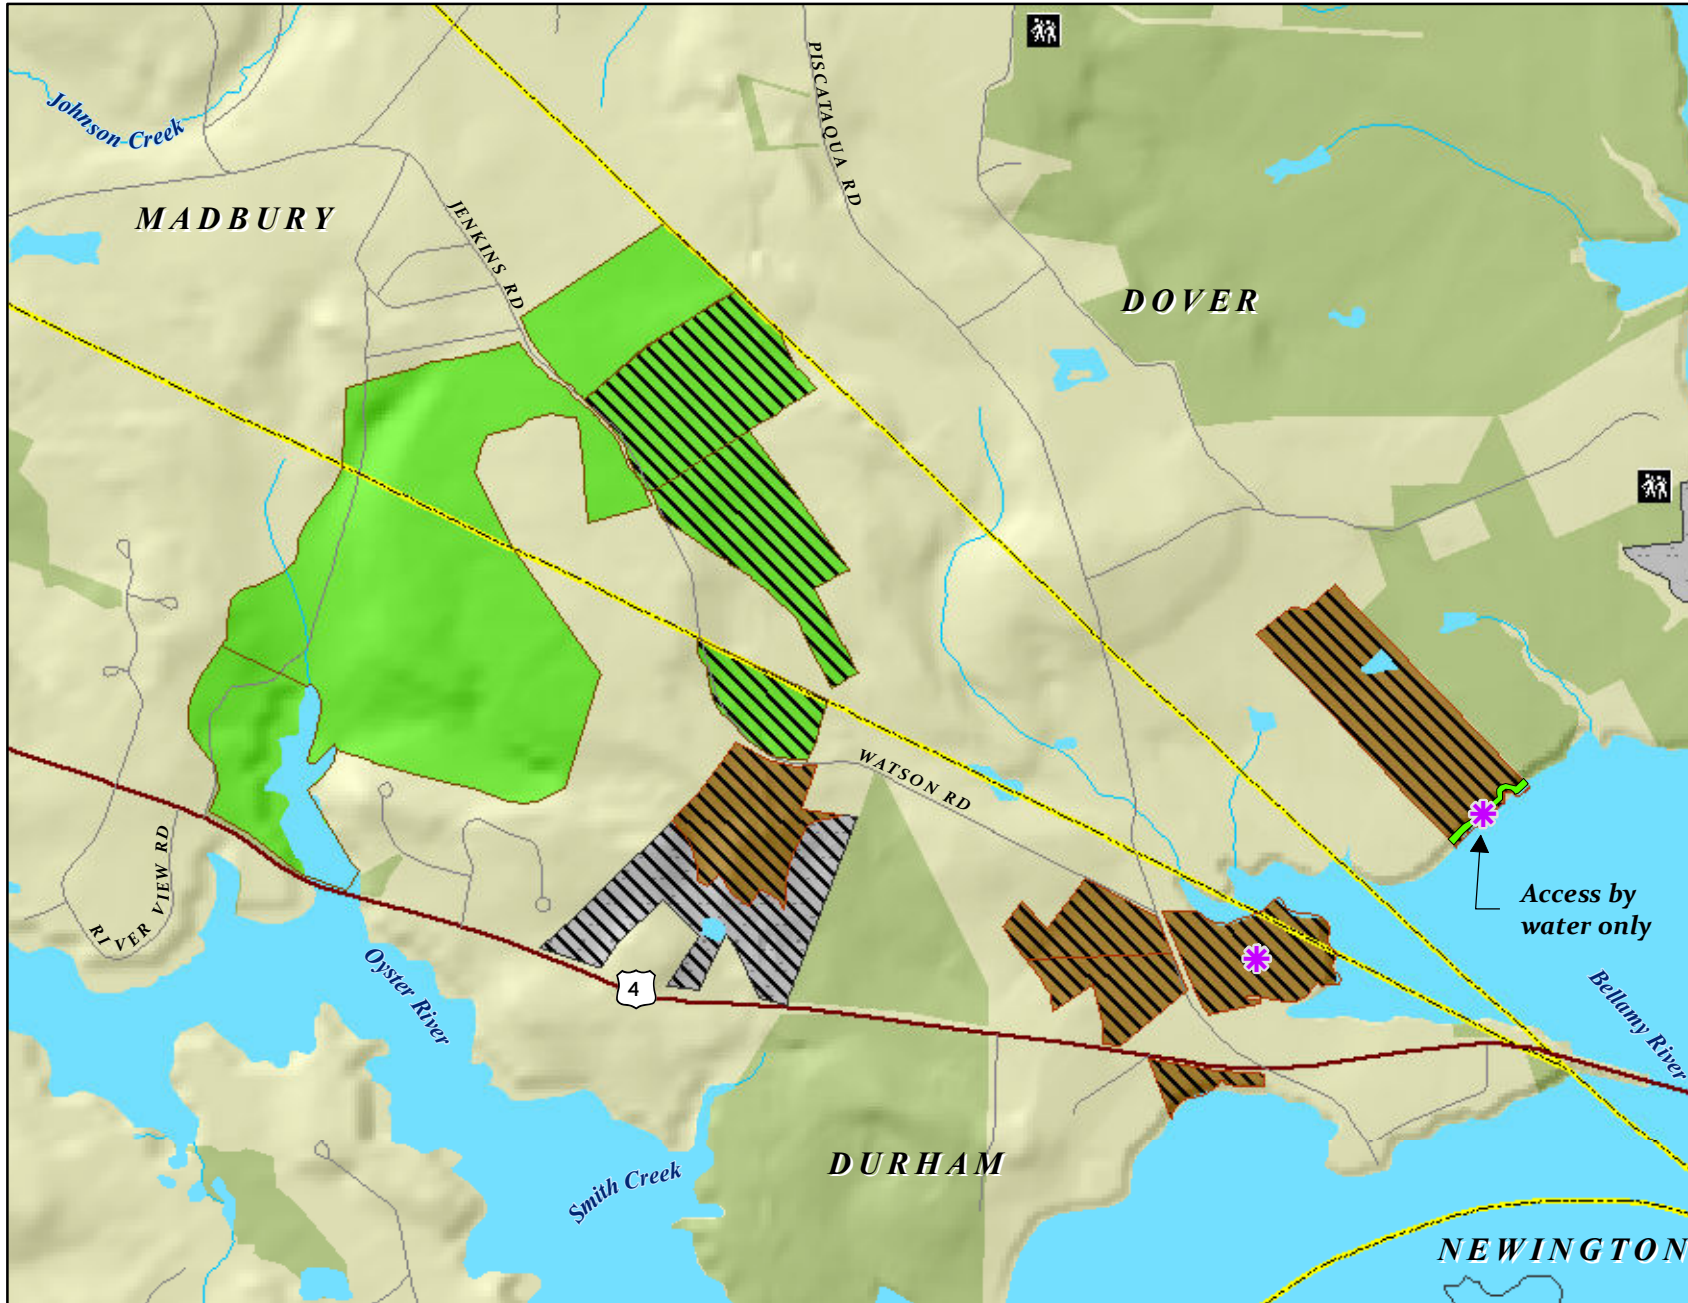

Hunting Access

Johnson and Bunker Creeks

Great Bay Resource Protection Partnership

Location Map

SEE WEBSITE
FOR ADDITIONAL
HUNTING INFORMATION

www.greatbaypartnership.org

Great Bay Partnership Tracts

Hunting Access Categories

- Hunting allowed
- Hunting at Discretion of Landowner
- Hunting not allowed
- Waterfowl hunting from water only
- Waterfowl hunting only (land or water)
- Waterfowl and upland game bird hunting only
- Easement
- Other Conservation and Public Lands
- Parking
- Trailhead with Parking
- Major Road
- Minor Road
- Railroads
- Streams
- Surface Water
- Municipal Boundaries

0 0.1 0.2 Miles

Map production by:
The Nature Conservancy 
New Hampshire Field Office
March 27, 2014