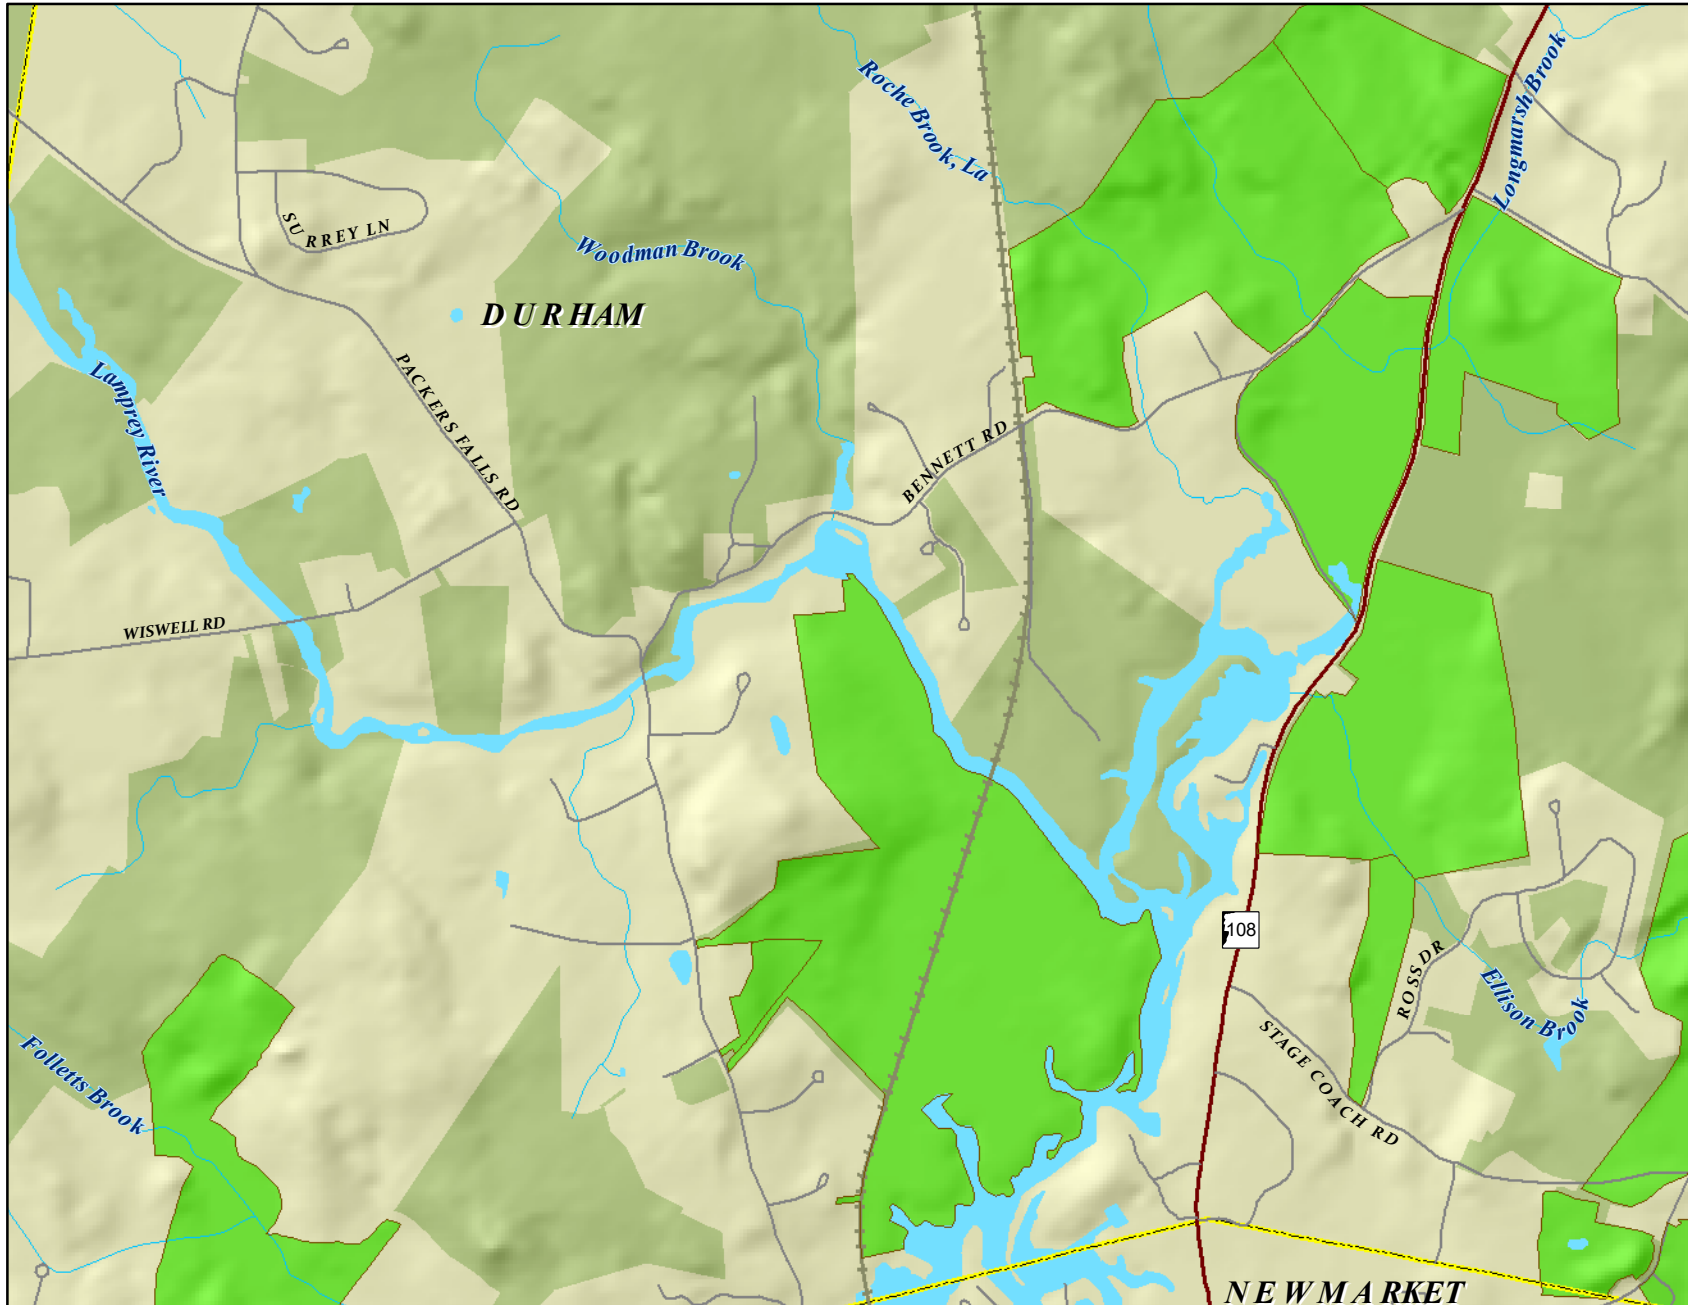

Hunting Access

Lamprey River

Great Bay Resource Protection Partnership

Location Map

SEE WEBSITE
FOR ADDITIONAL
HUNTING INFORMATION

www.greatbaypartnership.org

Great Bay Partnership Tracts

Hunting Access Categories

- Hunting allowed
- Hunting at Discretion of Landowner
- Hunting not allowed
- Waterfowl hunting from water only
- Waterfowl hunting only (land or water)
- Waterfowl and upland game bird hunting only
- Easement
- Other Conservation and Public Lands
- Parking
- Trailhead with Parking
- Major Road
- Minor Road
- Railroads
- Streams
- Surface Water
- Municipal Boundaries

0 0.15 0.3 Miles

Map production by:
The Nature Conservancy 
New Hampshire Field Office
September 7, 2020