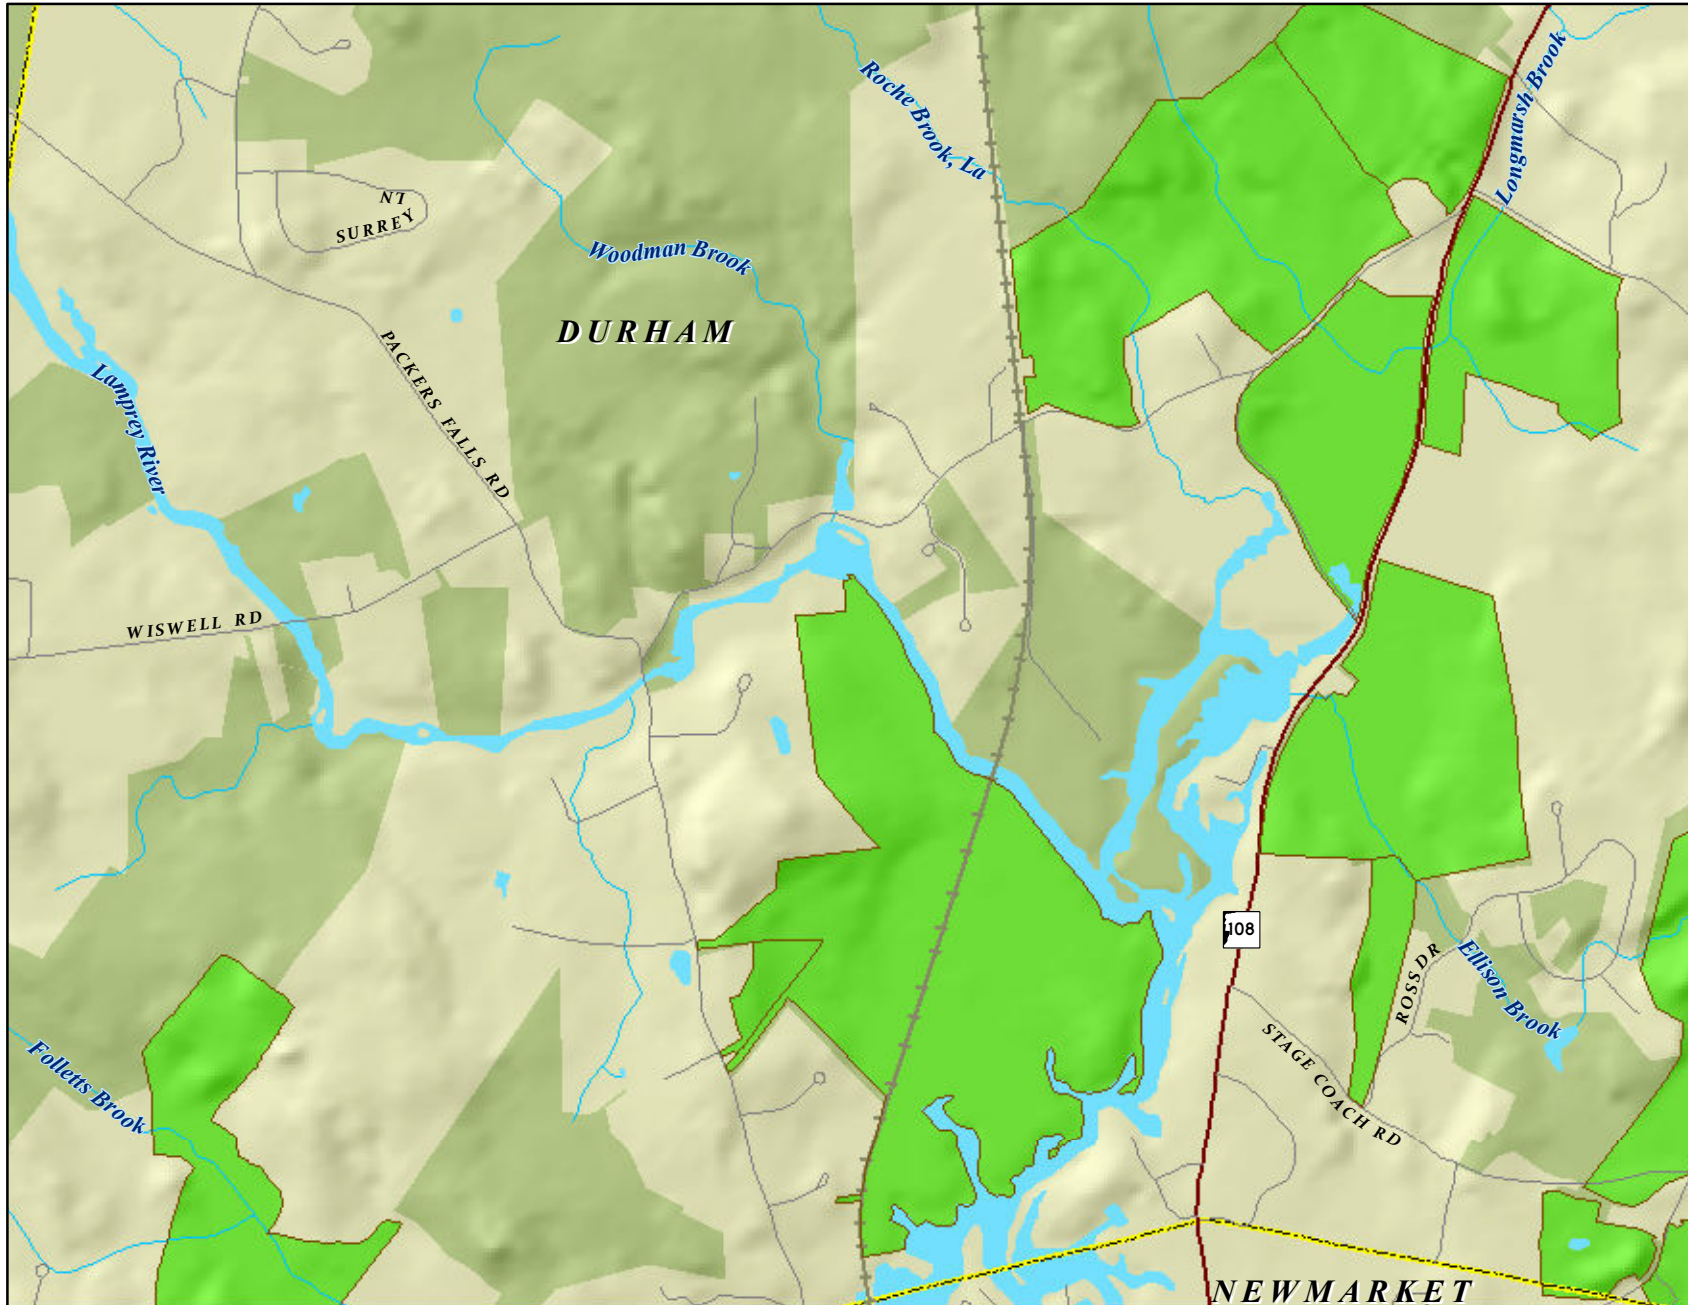

Hunting Access

Lamprey River

Great Bay Resource Protection Partnership

Location Map

SEE WEBSITE
FOR ADDITIONAL
HUNTING INFORMATION

www.greatbaypartnership.org

Great Bay Partnership Tracts

Hunting Access Categories

- Hunting allowed
- Hunting at Discretion of Landowner
- Hunting not allowed
- Waterfowl hunting from water only
- Waterfowl hunting only (land or water)
- Waterfowl and upland game bird hunting only
- Easement
- Other Conservation and Public Lands
- Parking
- Trailhead with Parking
- Major Road
- Minor Road
- Railroads
- Streams
- Surface Water
- Municipal Boundaries

0 0.15 0.3 Miles

Map production by:
The Nature Conservancy 
New Hampshire Field Office
March 27, 2014