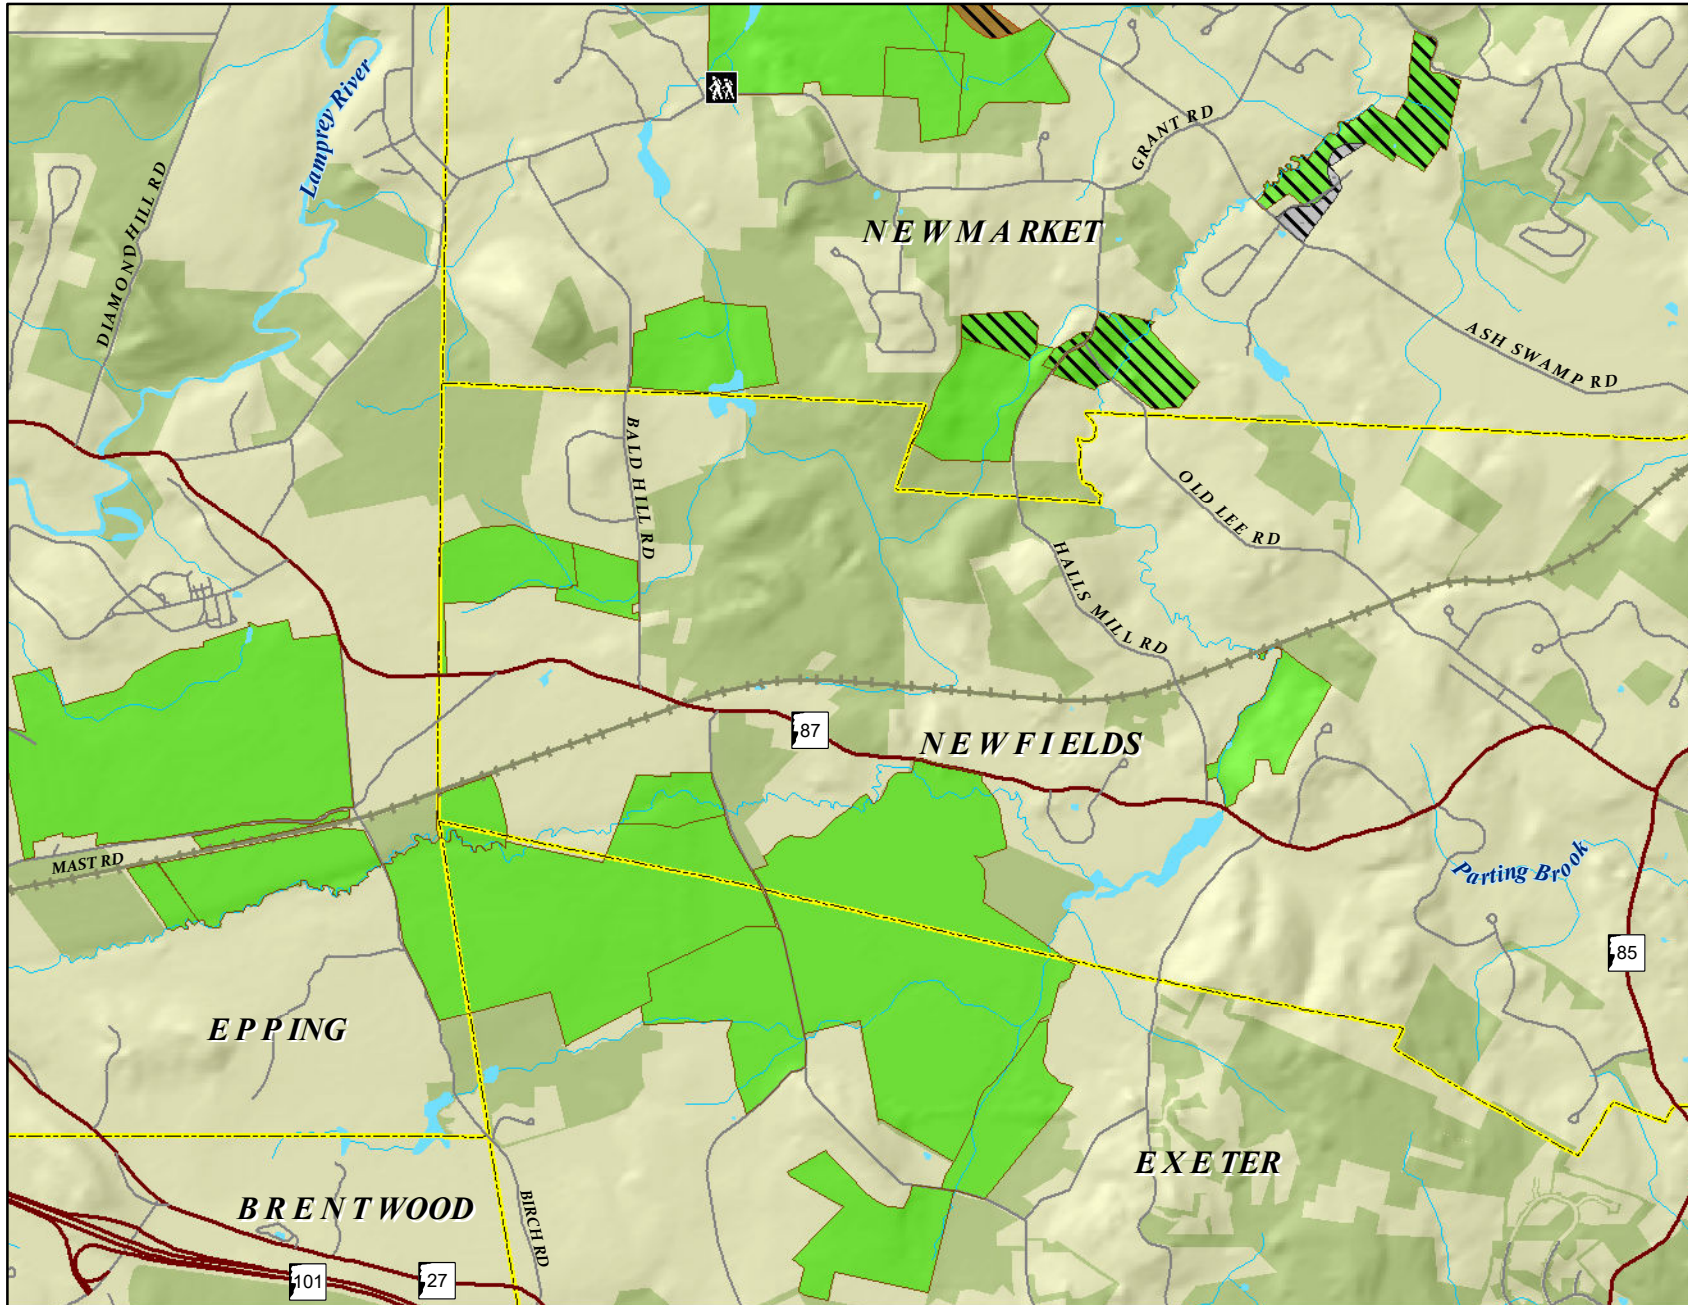

Hunting Access

Piscassic River

Great Bay Resource Protection Partnership

Location Map

SEE WEBSITE
FOR ADDITIONAL
HUNTING INFORMATION

www.greatbaypartnership.org

Great Bay Partnership Tracts

Hunting Access Categories

- Hunting allowed
- Hunting at Discretion of Landowner
- Hunting not allowed
- Waterfowl hunting from water only
- Waterfowl hunting only (land or water)
- Waterfowl and upland game bird hunting only
- Easement
- Other Conservation and Public Lands
- Parking
- Trailhead with Parking
- Major Road
- Minor Road
- Railroads
- Streams
- Surface Water
- Municipal Boundaries

Map production by:
The Nature Conservancy
New Hampshire Field Office
September 7, 2020