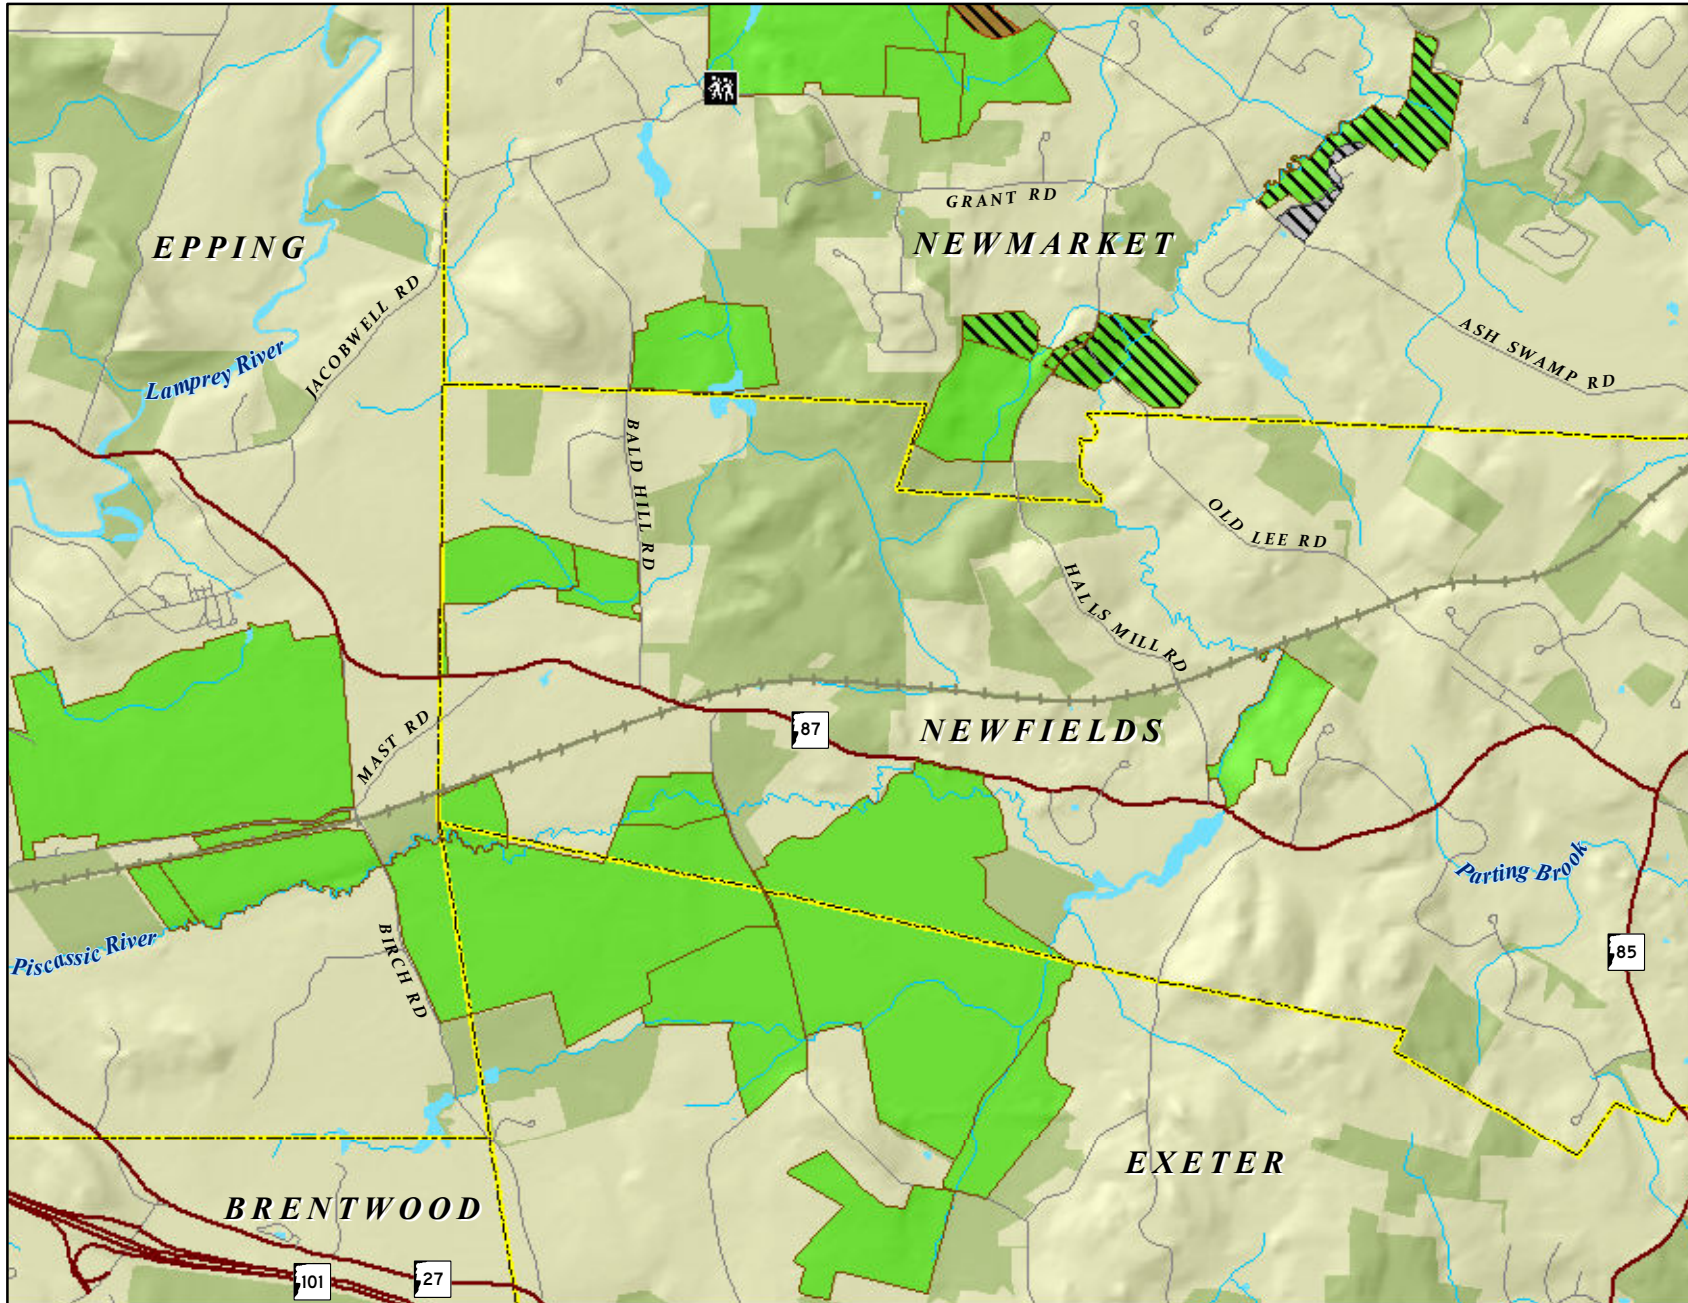

Hunting Access

Piscassic River

Great Bay Resource Protection Partnership

Location Map

SEE WEBSITE
FOR ADDITIONAL
HUNTING INFORMATION

www.greatbaypartnership.org

Great Bay Partnership Tracts

Hunting Access Categories

- Hunting allowed
- Hunting at Discretion of Landowner
- Hunting not allowed
- Waterfowl hunting from water only
- Waterfowl hunting only (land or water)
- Waterfowl and upland game bird hunting only
- Easement
- Other Conservation and Public Lands
- Parking
- Trailhead with Parking
- Major Road
- Minor Road
- Railroads
- Streams
- Surface Water
- Municipal Boundaries

0 0.25 0.5 Miles

Map production by:
The Nature Conservancy 
New Hampshire Field Office
March 27, 2014