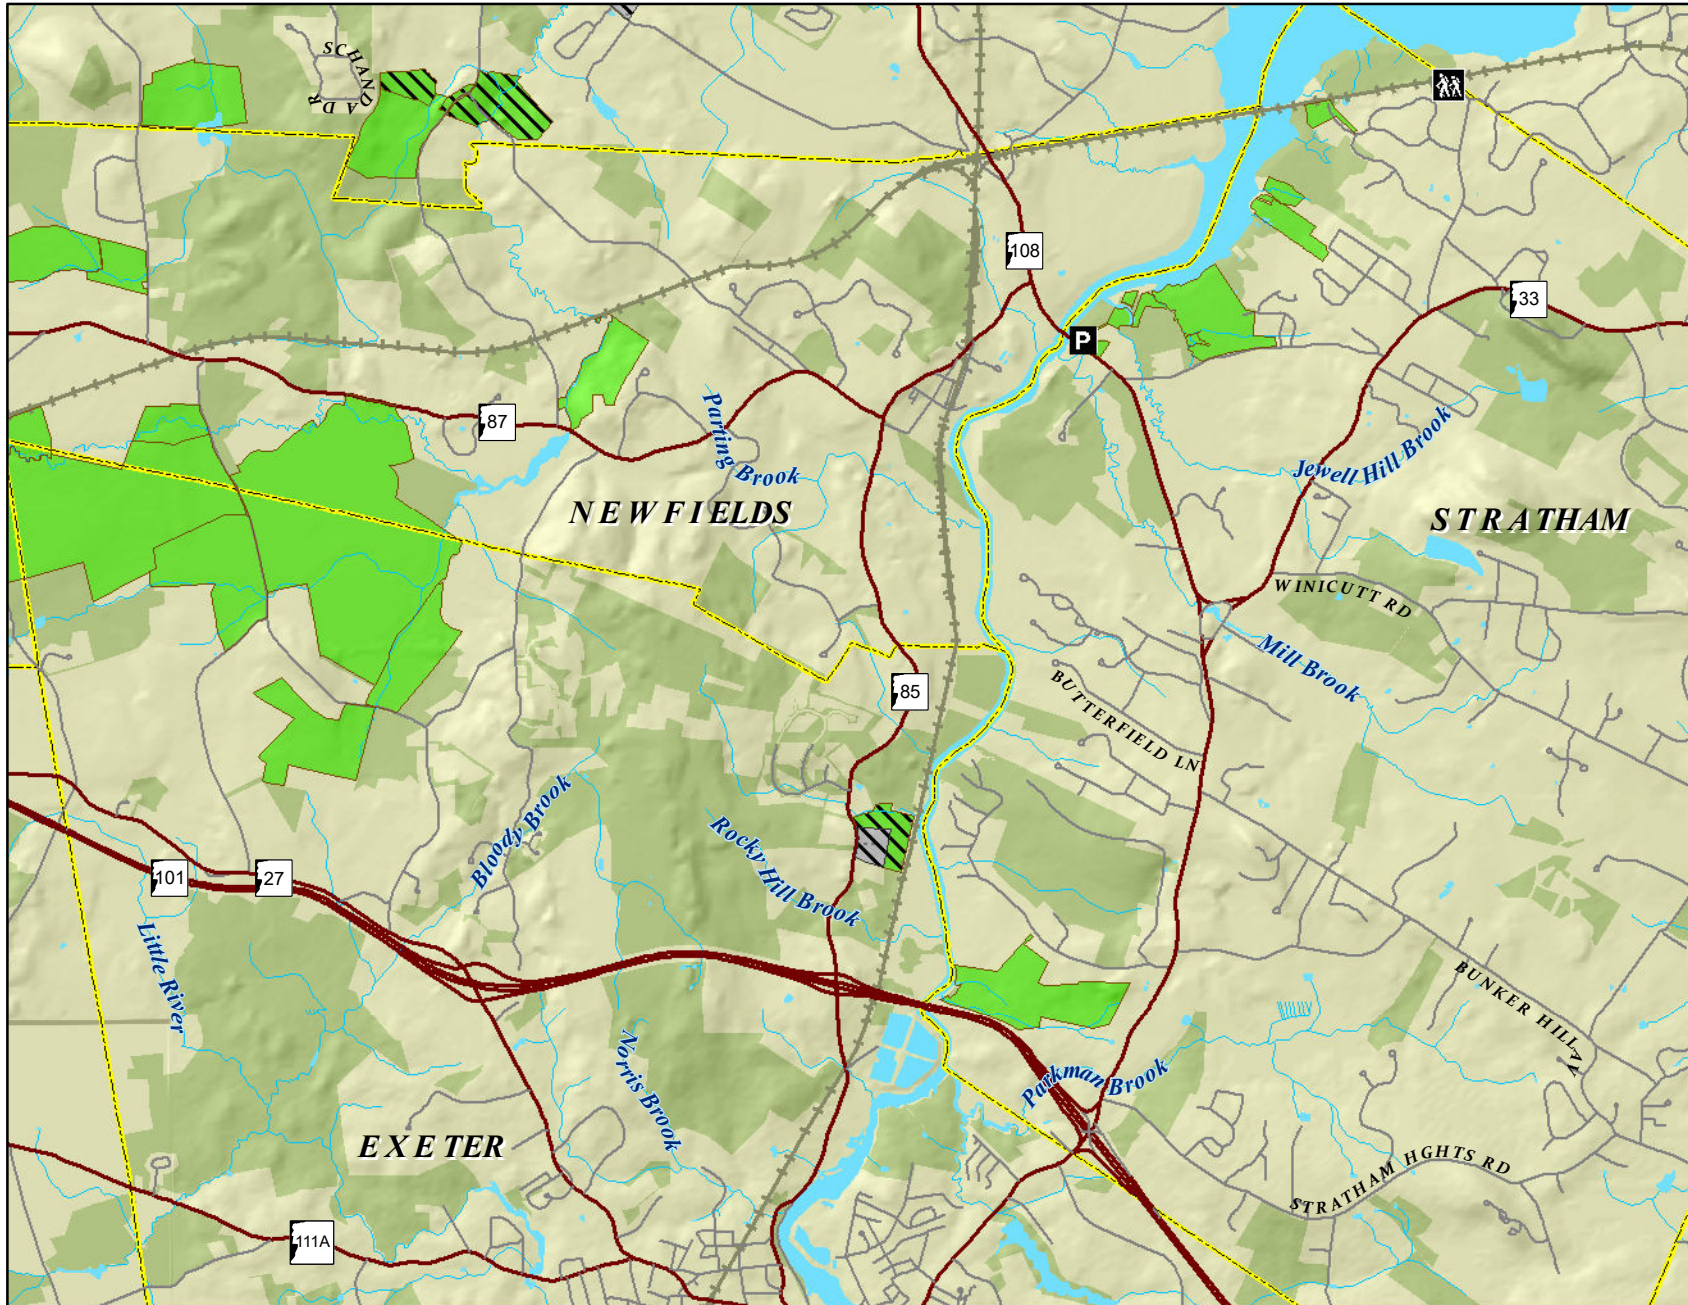

## Squamscott River

Great Bay Resource Protection Partnership

Location Map

SEE WEBSITE  
FOR ADDITIONAL  
HUNTING INFORMATION

[www.greatbaypartnership.org](http://www.greatbaypartnership.org)

### Great Bay Partnership Tracts

Map production by:  
The Nature Conservancy   
New Hampshire Field Office  
September 7, 2020