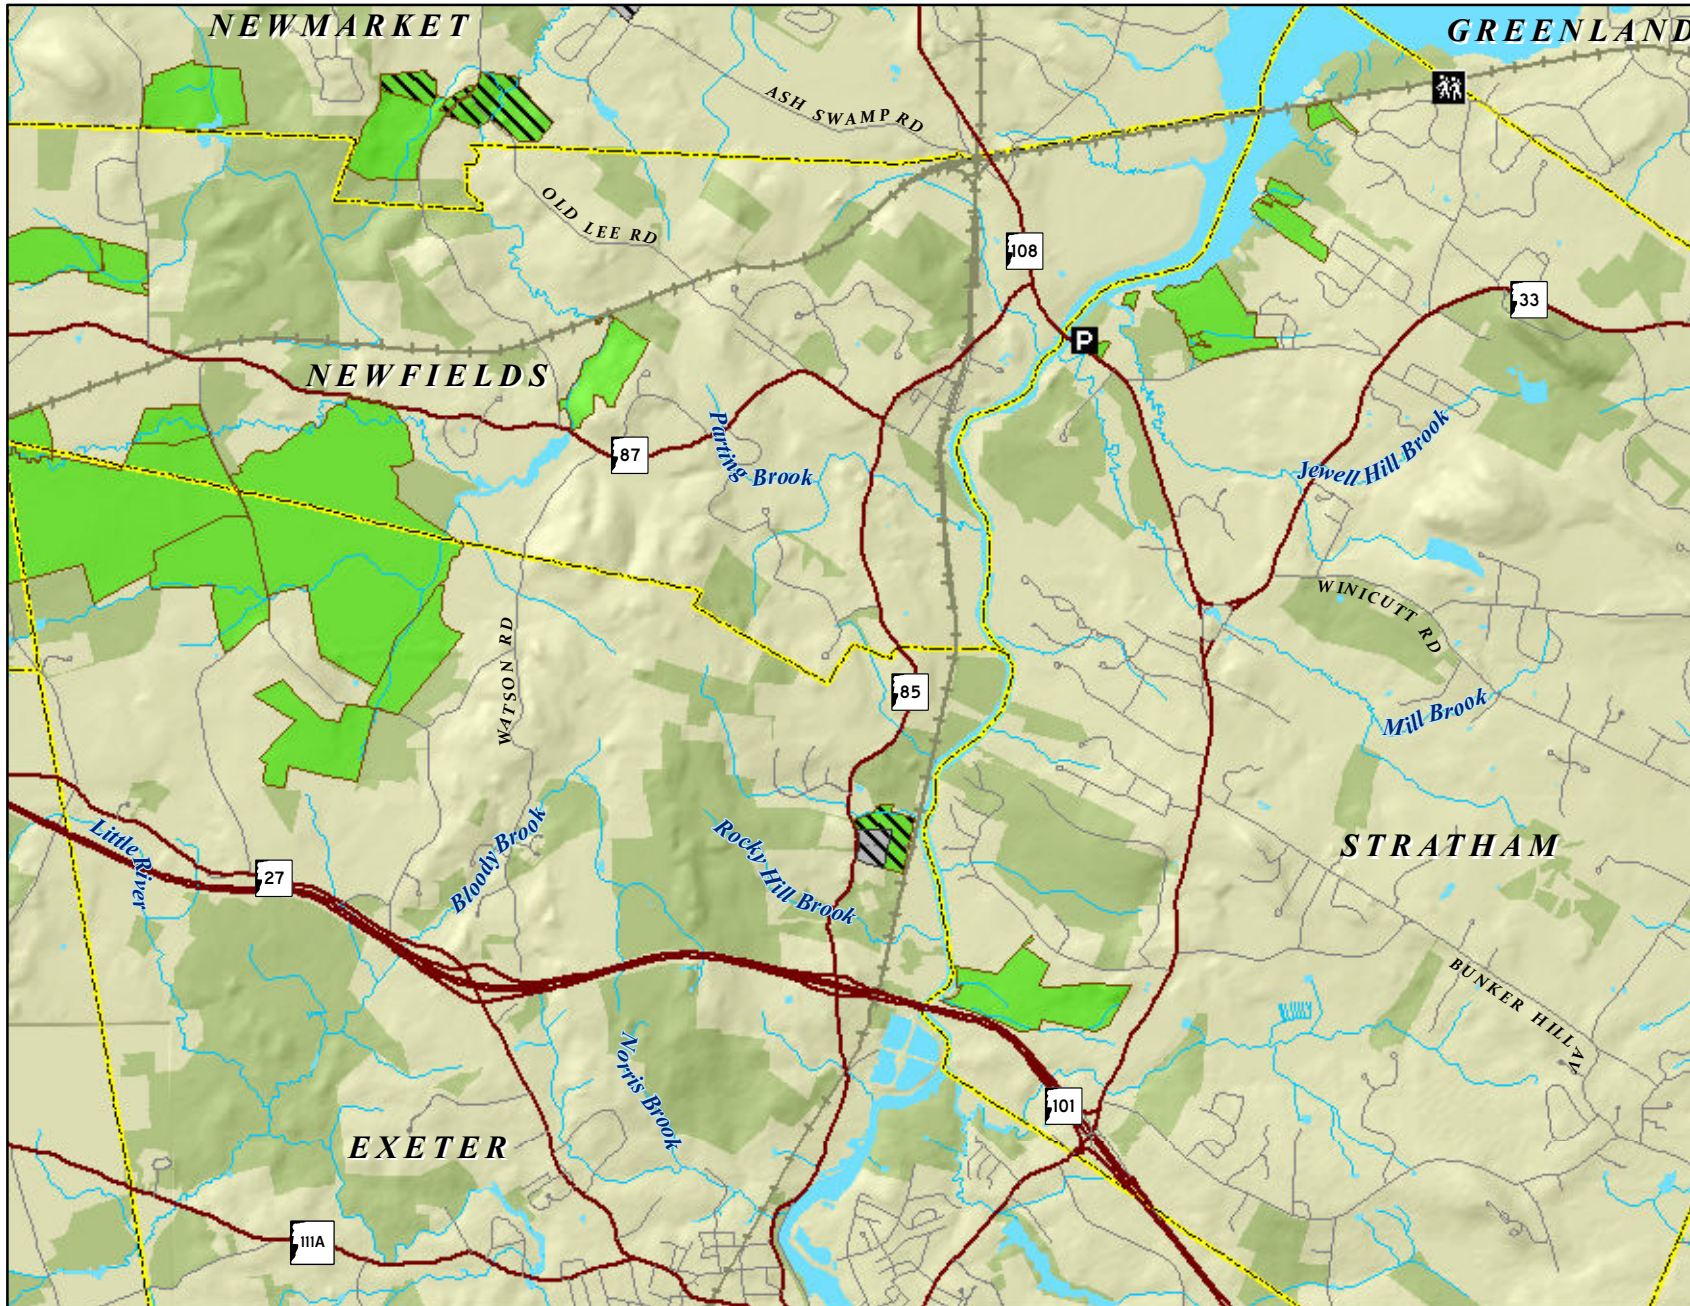

Hunting Access

Squamscott River

Great Bay Resource Protection Partnership

Location Map

SEE WEBSITE
FOR ADDITIONAL
HUNTING INFORMATION

www.greatbaypartnership.org

Great Bay Partnership Tracts

Hunting Access Categories

- Hunting allowed
- Hunting at Discretion of Landowner
- Hunting not allowed
- Waterfowl hunting from water only
- Waterfowl hunting only (land or water)
- Waterfowl and upland game bird hunting only
- Easement
- Other Conservation and Public Lands
- Parking
- Trailhead with Parking
- Major Road
- Minor Road
- Railroads
- Streams
- Surface Water
- Municipal Boundaries

Map production by:
The Nature Conservancy
New Hampshire Field Office
March 27, 2014