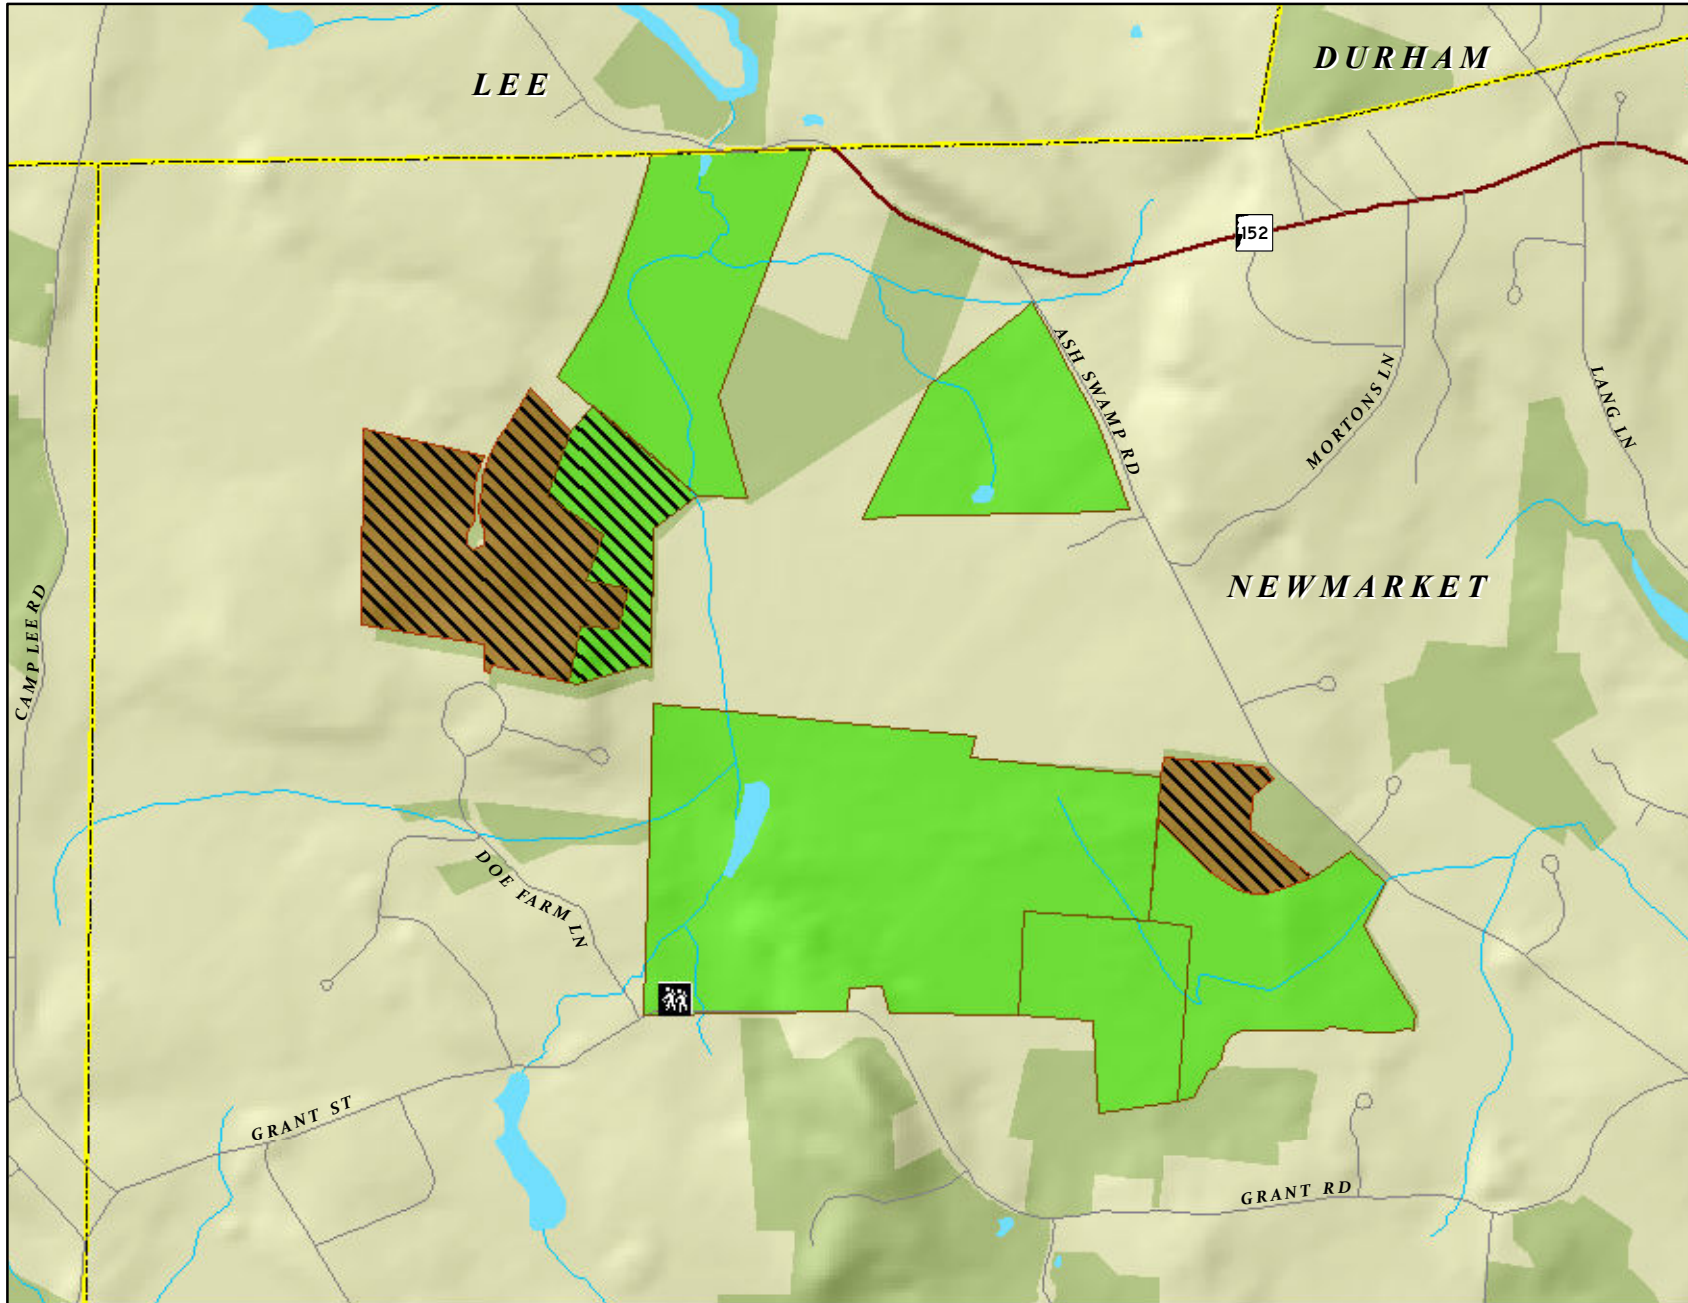

Hunting Access

Tuttle Swamp

Great Bay Resource Protection Partnership

Location Map

SEE WEBSITE
FOR ADDITIONAL
HUNTING INFORMATION

www.greatbaypartnership.org

Great Bay Partnership Tracts

Hunting Access Categories

- Hunting allowed
- Hunting at Discretion of Landowner
- Hunting not allowed
- Waterfowl hunting from water only
- Waterfowl hunting only (land or water)
- Waterfowl and upland game bird hunting only
- Easement
- Other Conservation and Public Lands
- Parking
- Trailhead with Parking
- Major Road
- Minor Road
- Railroads
- Streams
- Surface Water
- Municipal Boundaries

0 0.1 0.2 Miles