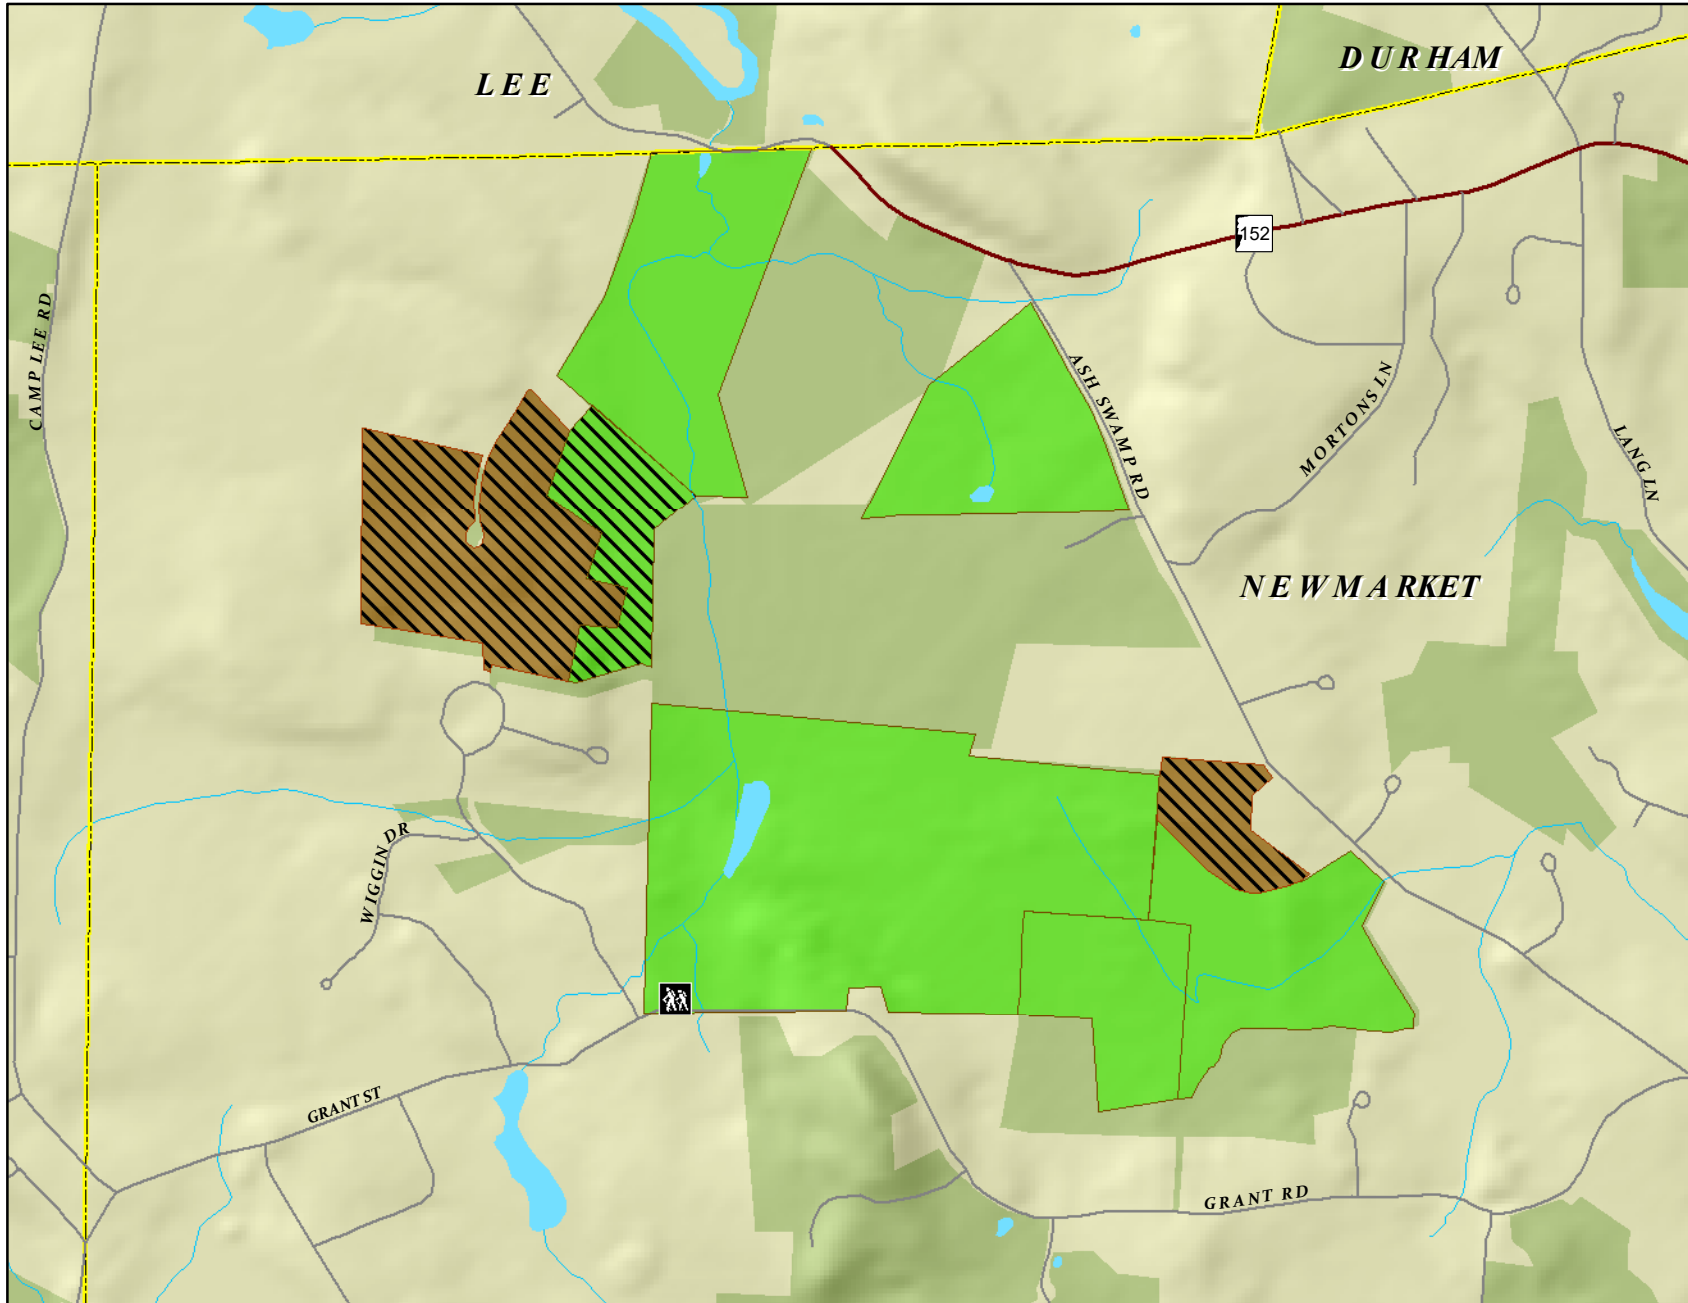

Hunting Access

Tuttle Swamp

Great Bay Resource Protection Partnership

Location Map

SEE WEBSITE
FOR ADDITIONAL
HUNTING INFORMATION

www.greatbaypartnership.org

Great Bay Partnership Tracts

Hunting Access Categories

- Hunting allowed
- Hunting at Discretion of Landowner
- Hunting not allowed
- Waterfowl hunting from water only
- Waterfowl hunting only (land or water)
- Waterfowl and upland game bird hunting only
- Easement
- Other Conservation and Public Lands
- Parking
- Trailhead with Parking
- Major Road
- Minor Road
- Railroads
- Streams
- Surface Water
- Municipal Boundaries

0 0.1 0.2 Miles